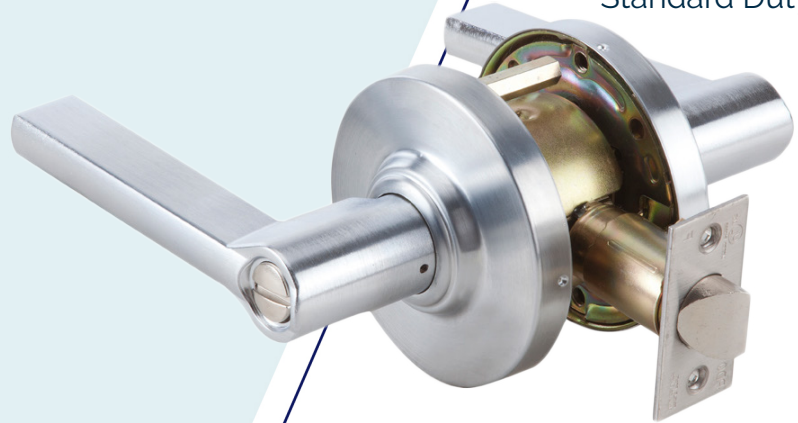

GT Series
Grade 1 Cylindrical

Architectural Door Hardware

GP Series
Grade 2 Cylindrical
Heavy Duty

SD Series
Grade 2 Cylindrical
Standard Duty

SF Series
Grade 2 Cylindrical
Light Duty

MR Series
Grade 1 Mortise

Levers - Levers vary by product. Contact factory for availability.

Finishes - Finishes vary by product. Contact factory for availability.

PDQ Manufacturing
2230 Embassy Drive
Lancaster, PA 17603
pdqlocks.com