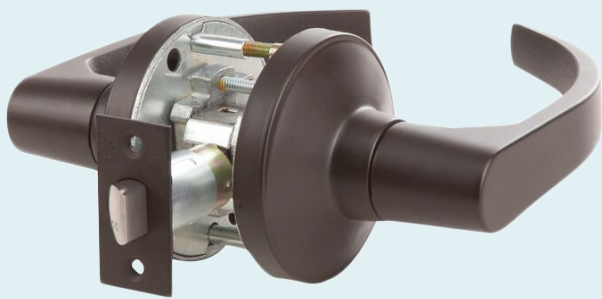

GT Series
Grade 1 Cylindrical

Architectural Door Hardware

GP Series
Grade 2 Cylindrical
Heavy Duty

SD Series
Grade 2 Cylindrical
Standard Duty

SF Series
Grade 2 Cylindrical
Light Duty

MR Series
Grade 1 Mortise

Levers - Levers vary by product. Contact factory for availability.

Finishes - Finishes vary by product. Contact factory for availability.

PDQ Manufacturing
2230 Embassy Drive
Lancaster, PA 17603
pdqlocks.com