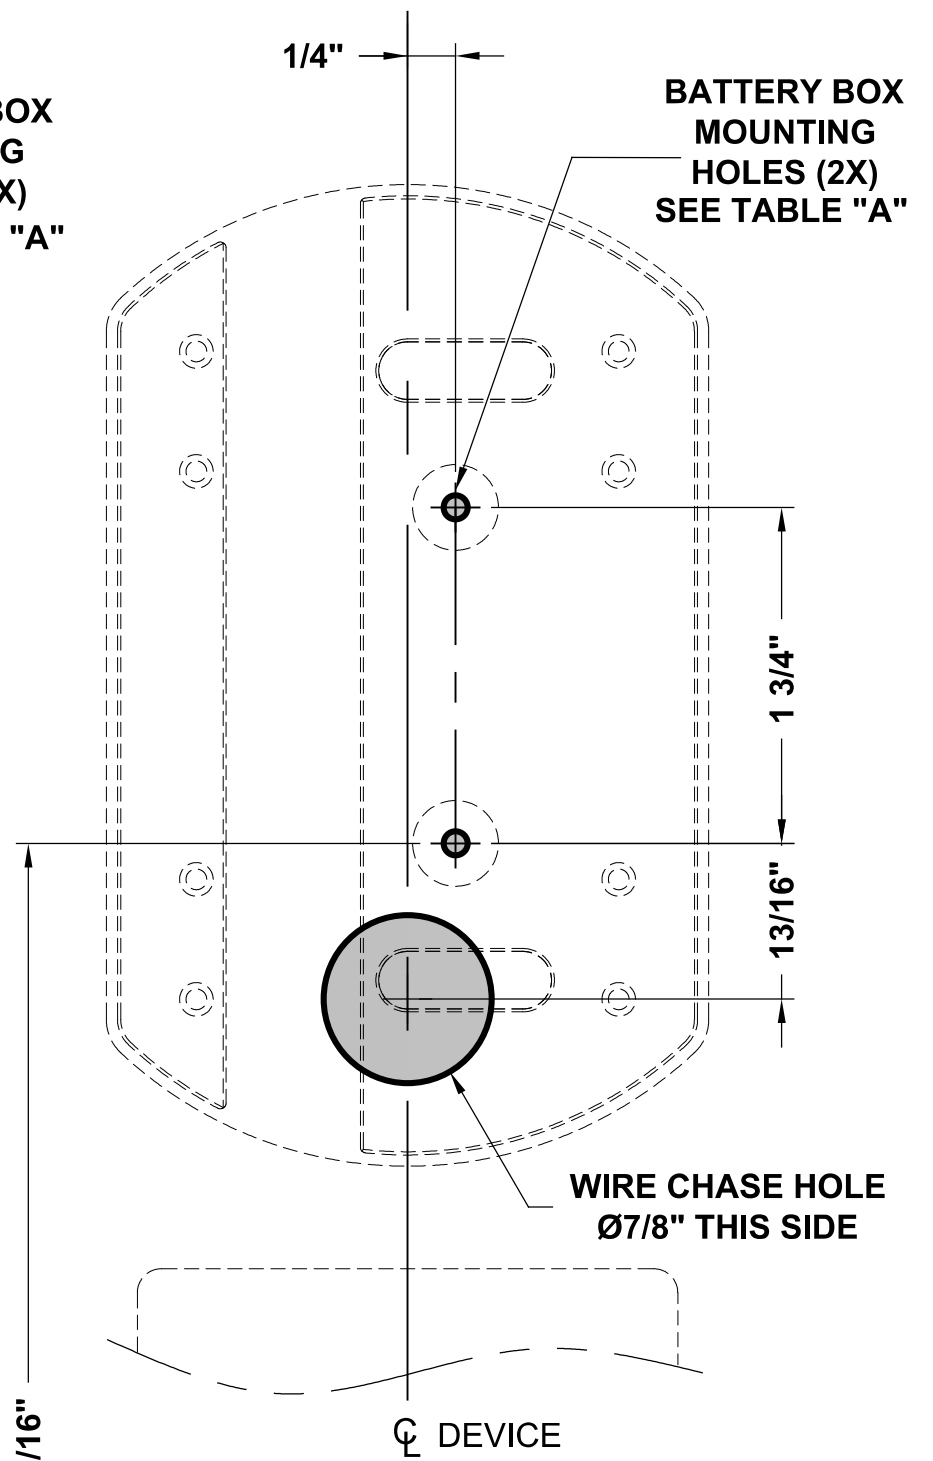

VIZPIN POWERED 6WS

6WS - METAL DOOR INSTALLATION FOR PDQ 6300R / 6300V SERIES EXIT DEVICES

TEMPLATE: VZ-9700

REV. 0 8-30-22

BATTERY BOX PREP FOR 6300 RIM DEVICE TRIM

BATTERY BOX PREP FOR 6300 SURFACE VERTICAL ROD DEVICE TRIM

TABLE "A"
METAL DOORS: USE 7/64" [2.8] PILOT DRILL