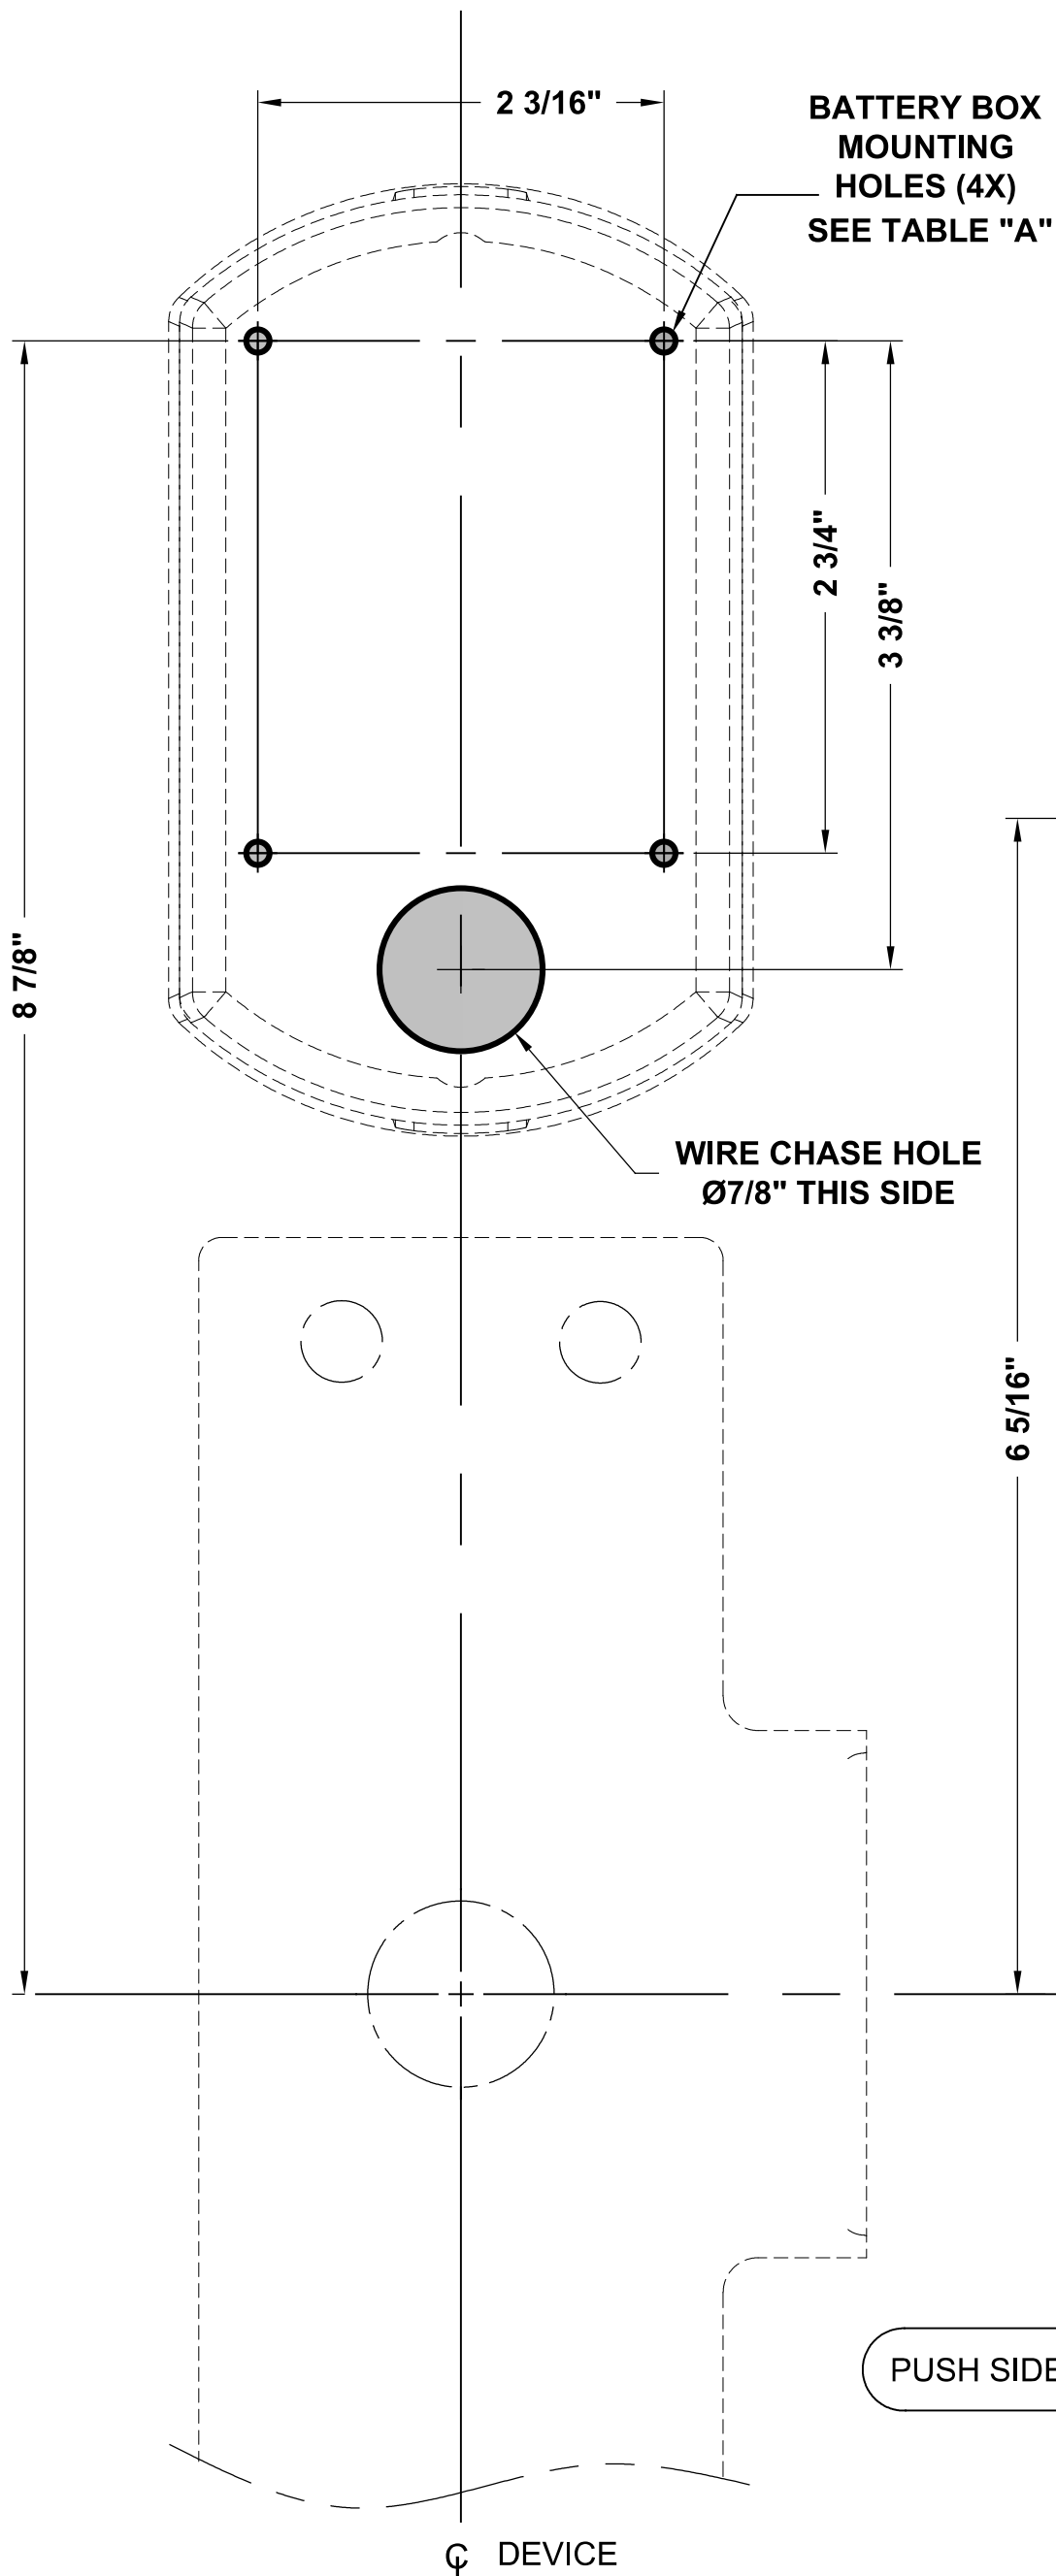

VIZPIN POWERED 6WS

6WS - METAL DOOR INSTALLATION FOR PDQ 6300R / 6300V SERIES EXIT DEVICES

TEMPLATE: VZ-9700

REV. 0 8-30-22

BATTERY BOX PREP FOR 6300 RIM DEVICE TRIM

BATTERY BOX PREP FOR 6300 SURFACE VERTICAL ROD DEVICE TRIM

TABLE "A"
METAL DOORS: USE 7/64" [2.8] PILOT DRILL