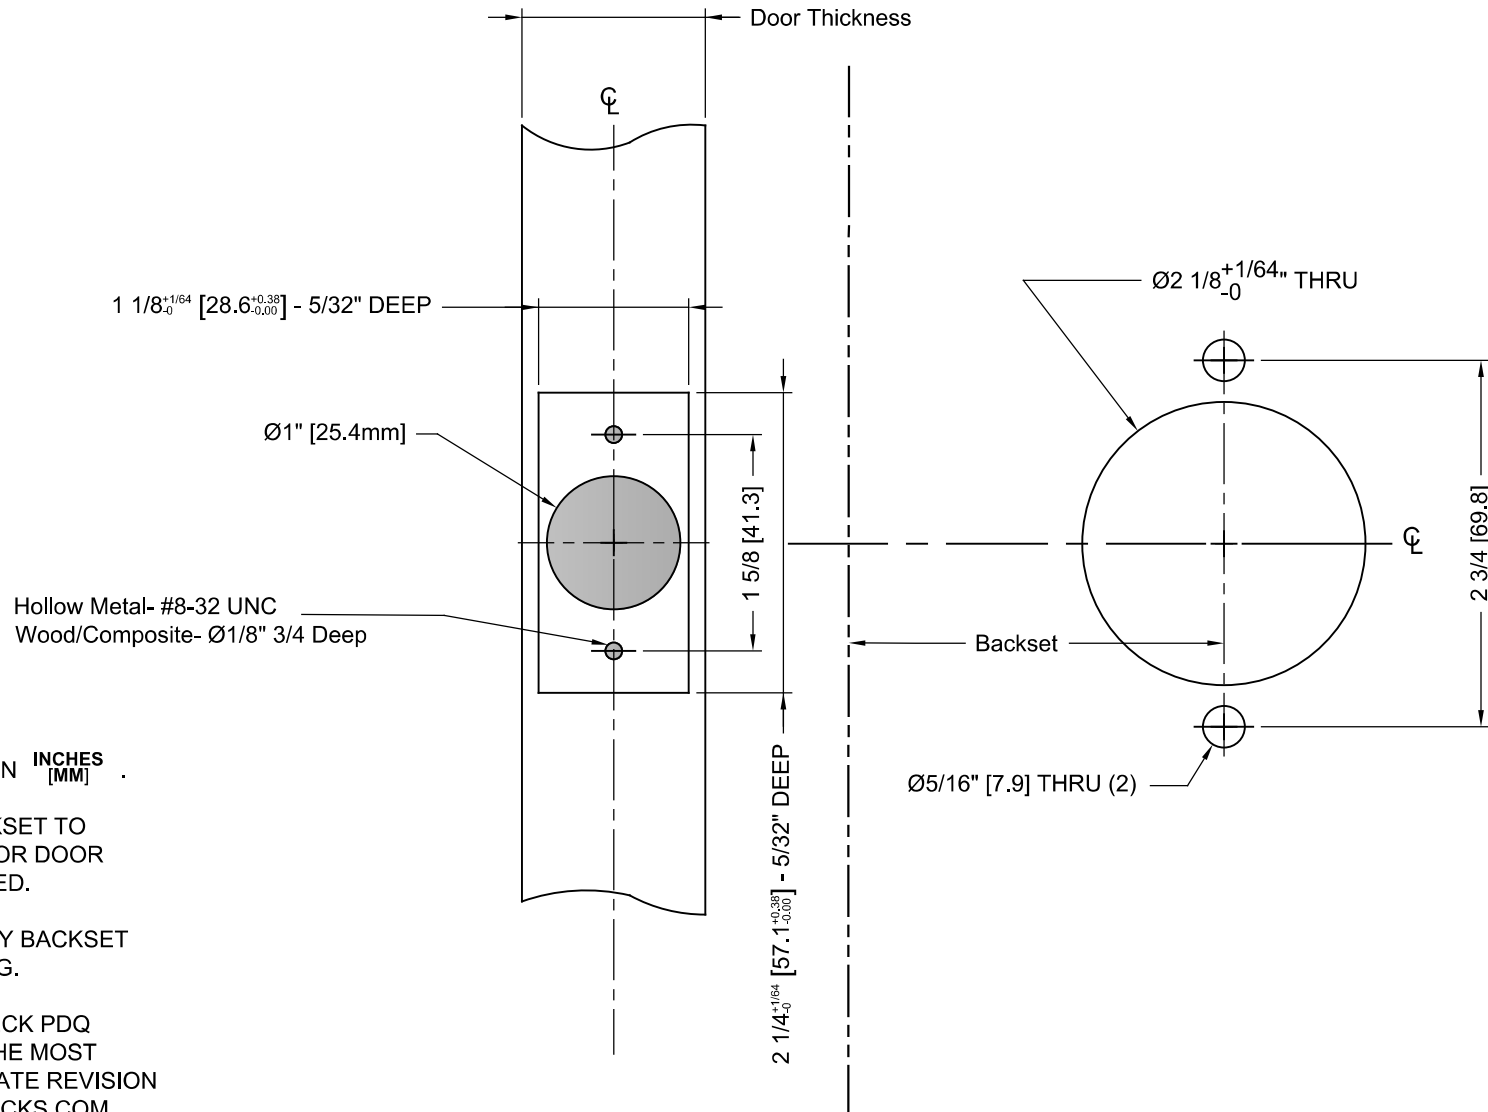

# VIZPIN Powered Cylindrical Lockset

TEMPLATE: VZ-9702

REV. 0 10-19-22

Door Type: Hollow Metal, Wood or Composite- Square or Beveled Edge Door  
 Door Thickness: 1 3/4" [44.5] - 2 1/4" [57.2]  
 Backset: 2 3/4" [70] - 5" [127]  
 Faceplate: 1 1/8" [28.6] Square

**NOTES:**

1. DIMENSIONS IN **INCHES** [MM] .
2. ADJUST BACKSET TO COMPENSATE FOR DOOR BEVEL AS NEEDED.
3. MUST SPECIFY BACKSET WHEN ORDERING.
4. ALWAYS CHECK PDQ WEBSITE FOR THE MOST RECENT TEMPLATE REVISION AT WWW.PDQLOCKS.COM