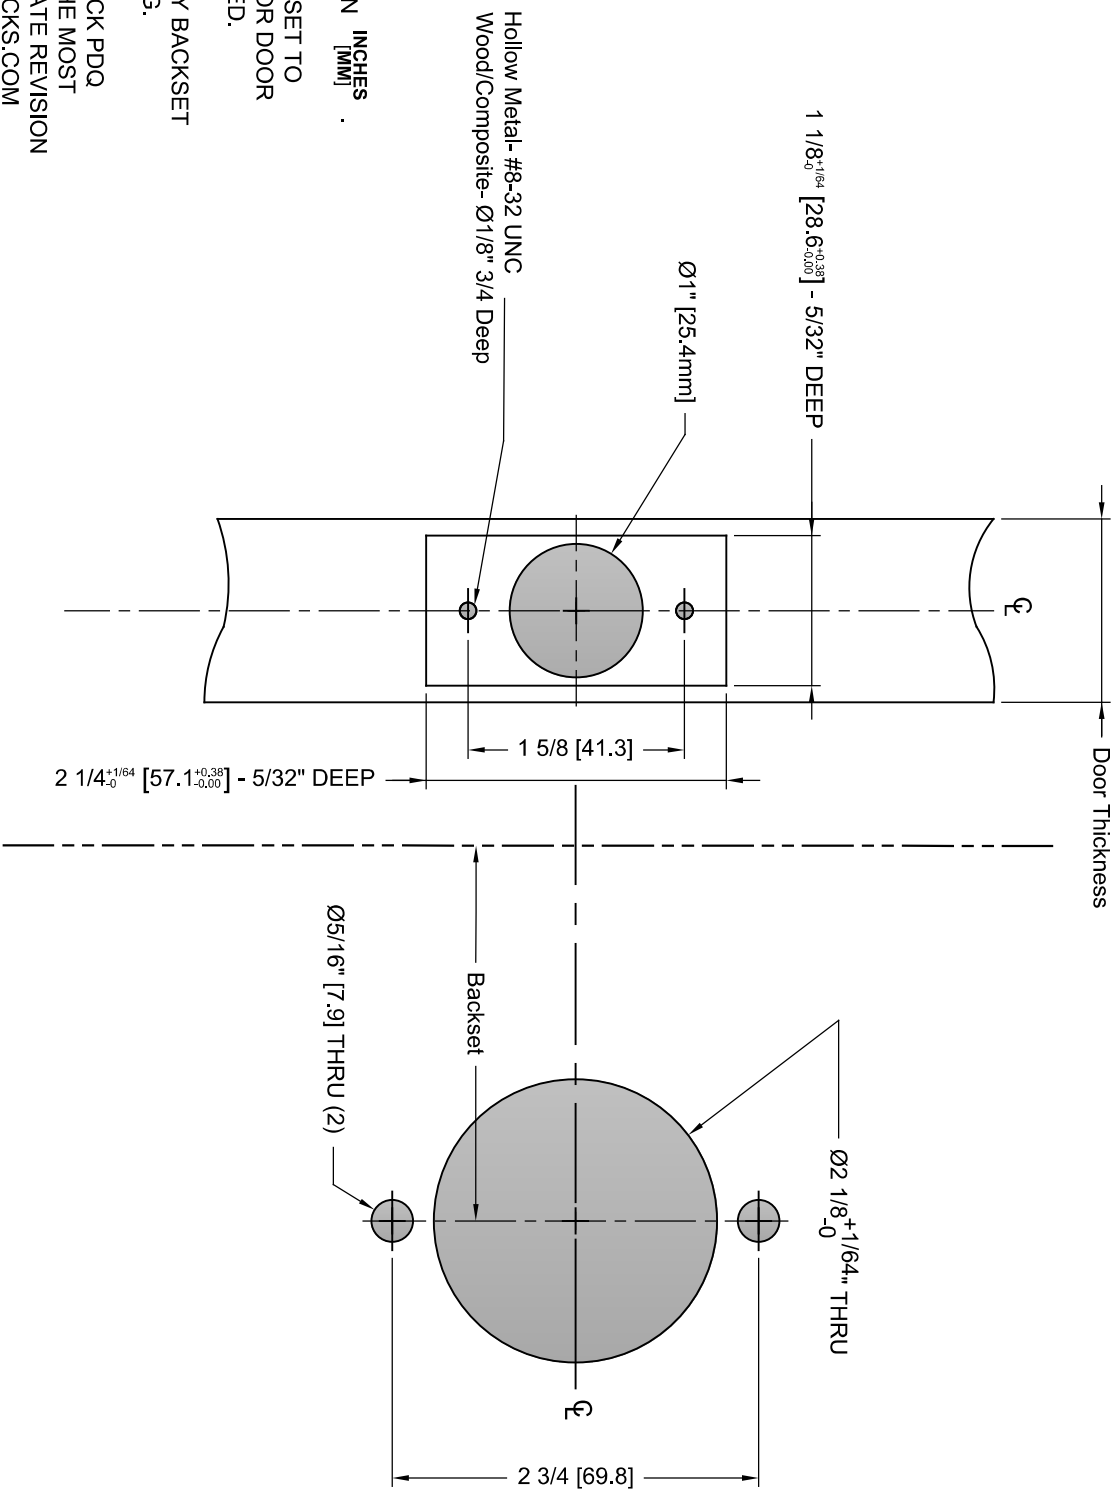

GTS BLE Only Cylindrical Lockset

REV. 0 5-26-23

Door Type: Hollow Metal, Wood or Composite- Square or Beveled Edge Door
 Door Thickness: 1 3/4" [44.5] - 2 1/4" [57.2]
 Backset: 2 3/4" [70] - 5" [127]
 Faceplate: 1 1/8" [28.6] Square

NOTES:

1. DIMENSIONS IN **INCHES** [MM]
2. ADJUST BACKSET TO COMPENSATE FOR DOOR BEVEL AS NEEDED.
3. MUST SPECIFY BACKSET WHEN ORDERING.
4. ALWAYS CHECK PDQ WEBSITE FOR THE MOST RECENT TEMPLATE REVISION AT WWW.PDQLOCKS.COM