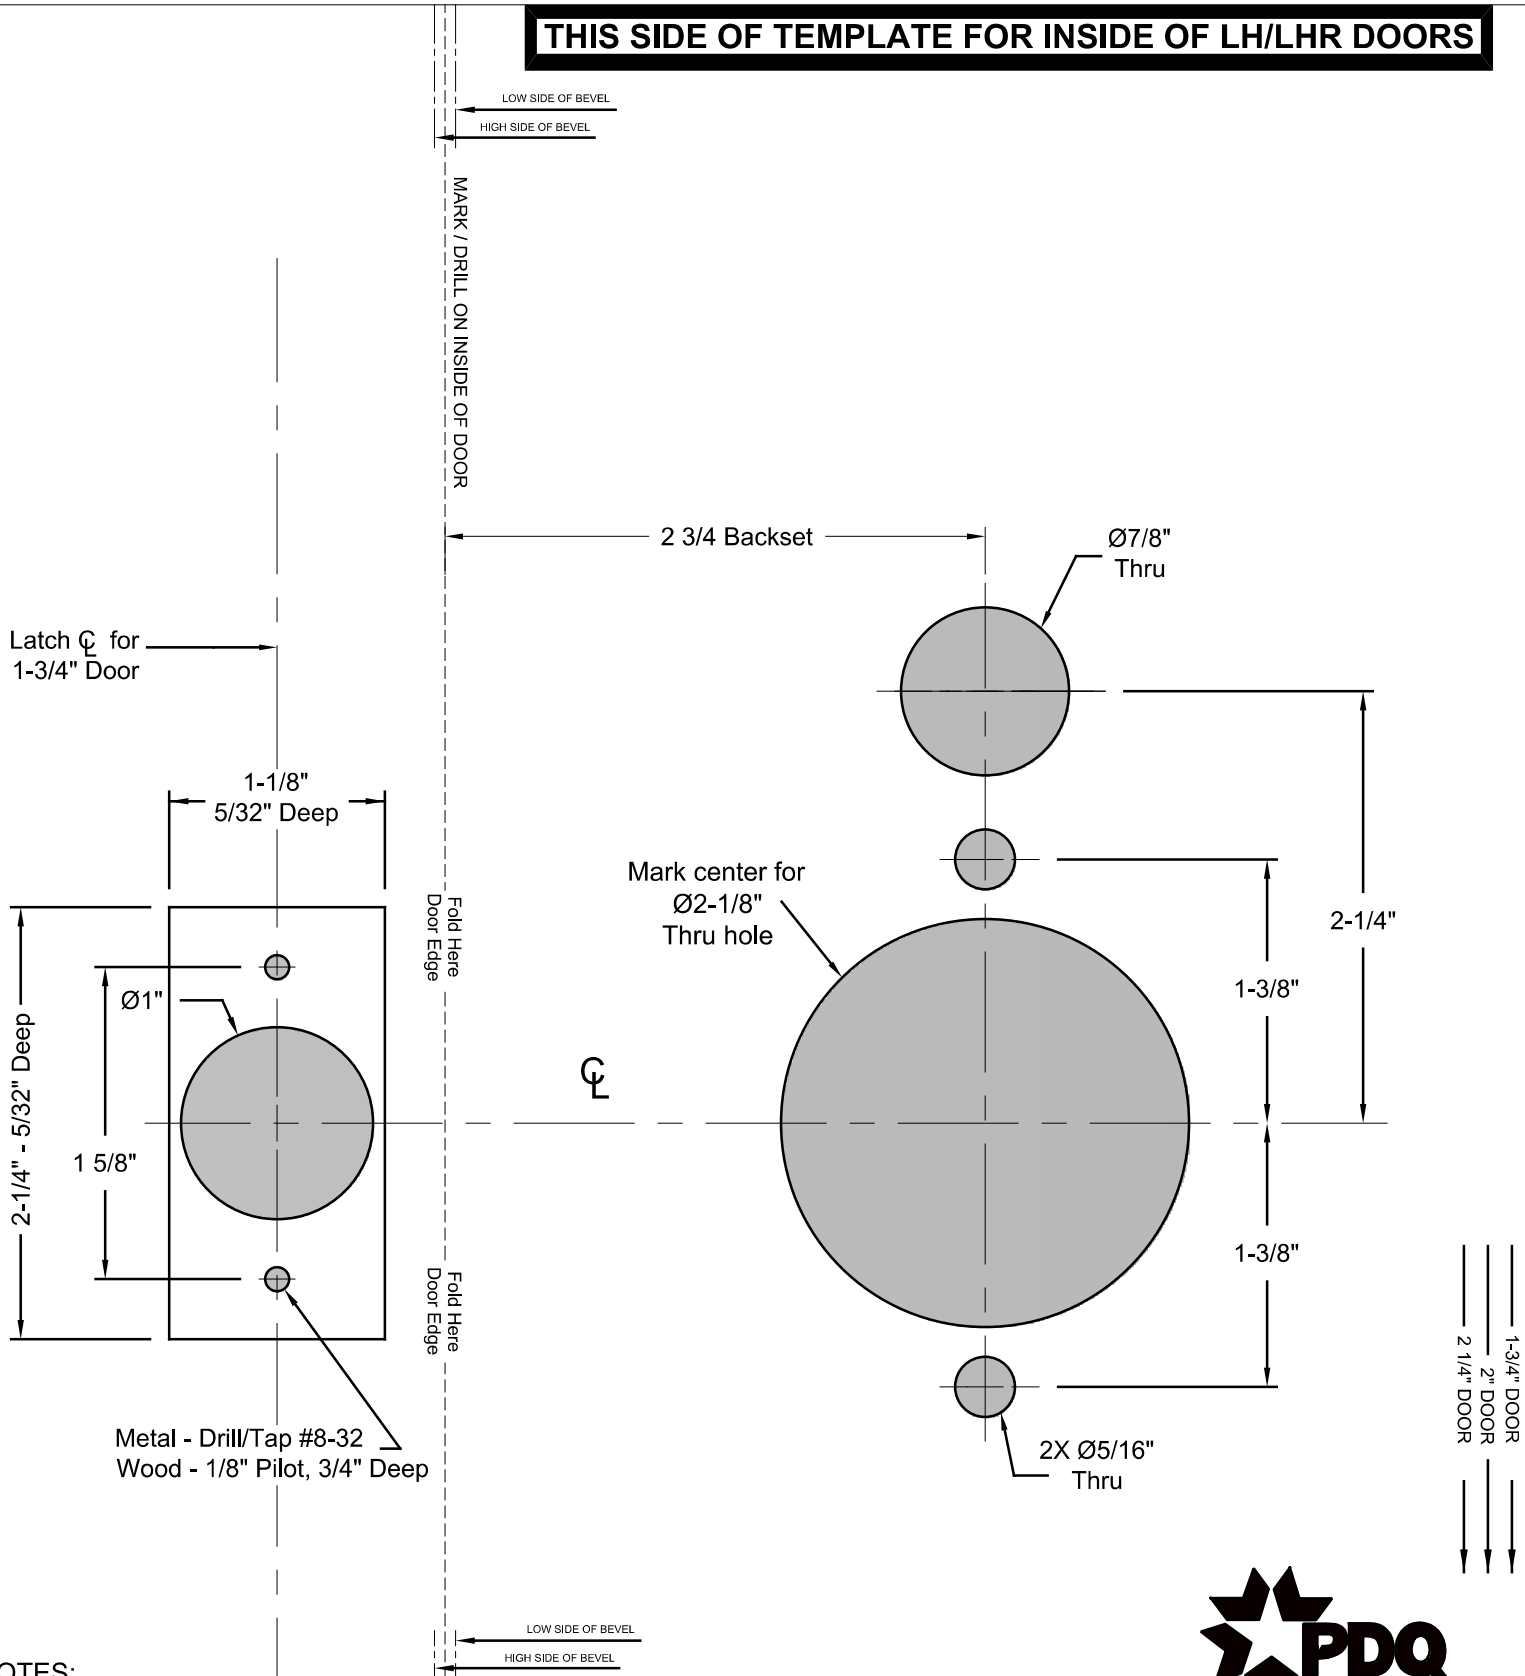

# GTS Cylindrical Template

TEMPLATE: OE-9707  
REV.1 7-18-2024

**THIS SIDE OF TEMPLATE FOR INSIDE OF LH/LHR DOORS**

**NOTES:**

1. DIMENSIONS IN **INCHES**.
2. ALWAYS CHECK PDQ WEBSITE FOR THE MOST RECENT TEMPLATE REVISION AT [WWW.PDQLOCKS.COM](http://WWW.PDQLOCKS.COM)

# GTS Cylindrical Template

TEMPLATE: OE-9707  
REV.1 7-18-2024

**THIS SIDE OF TEMPLATE FOR INSIDE OF RH/RHR DOORS**

**NOTES:**

1. DIMENSIONS IN **INCHES**.
2. ALWAYS CHECK PDQ WEBSITE FOR THE MOST RECENT TEMPLATE REVISION AT [WWW.PDQLOCKS.COM](http://WWW.PDQLOCKS.COM)