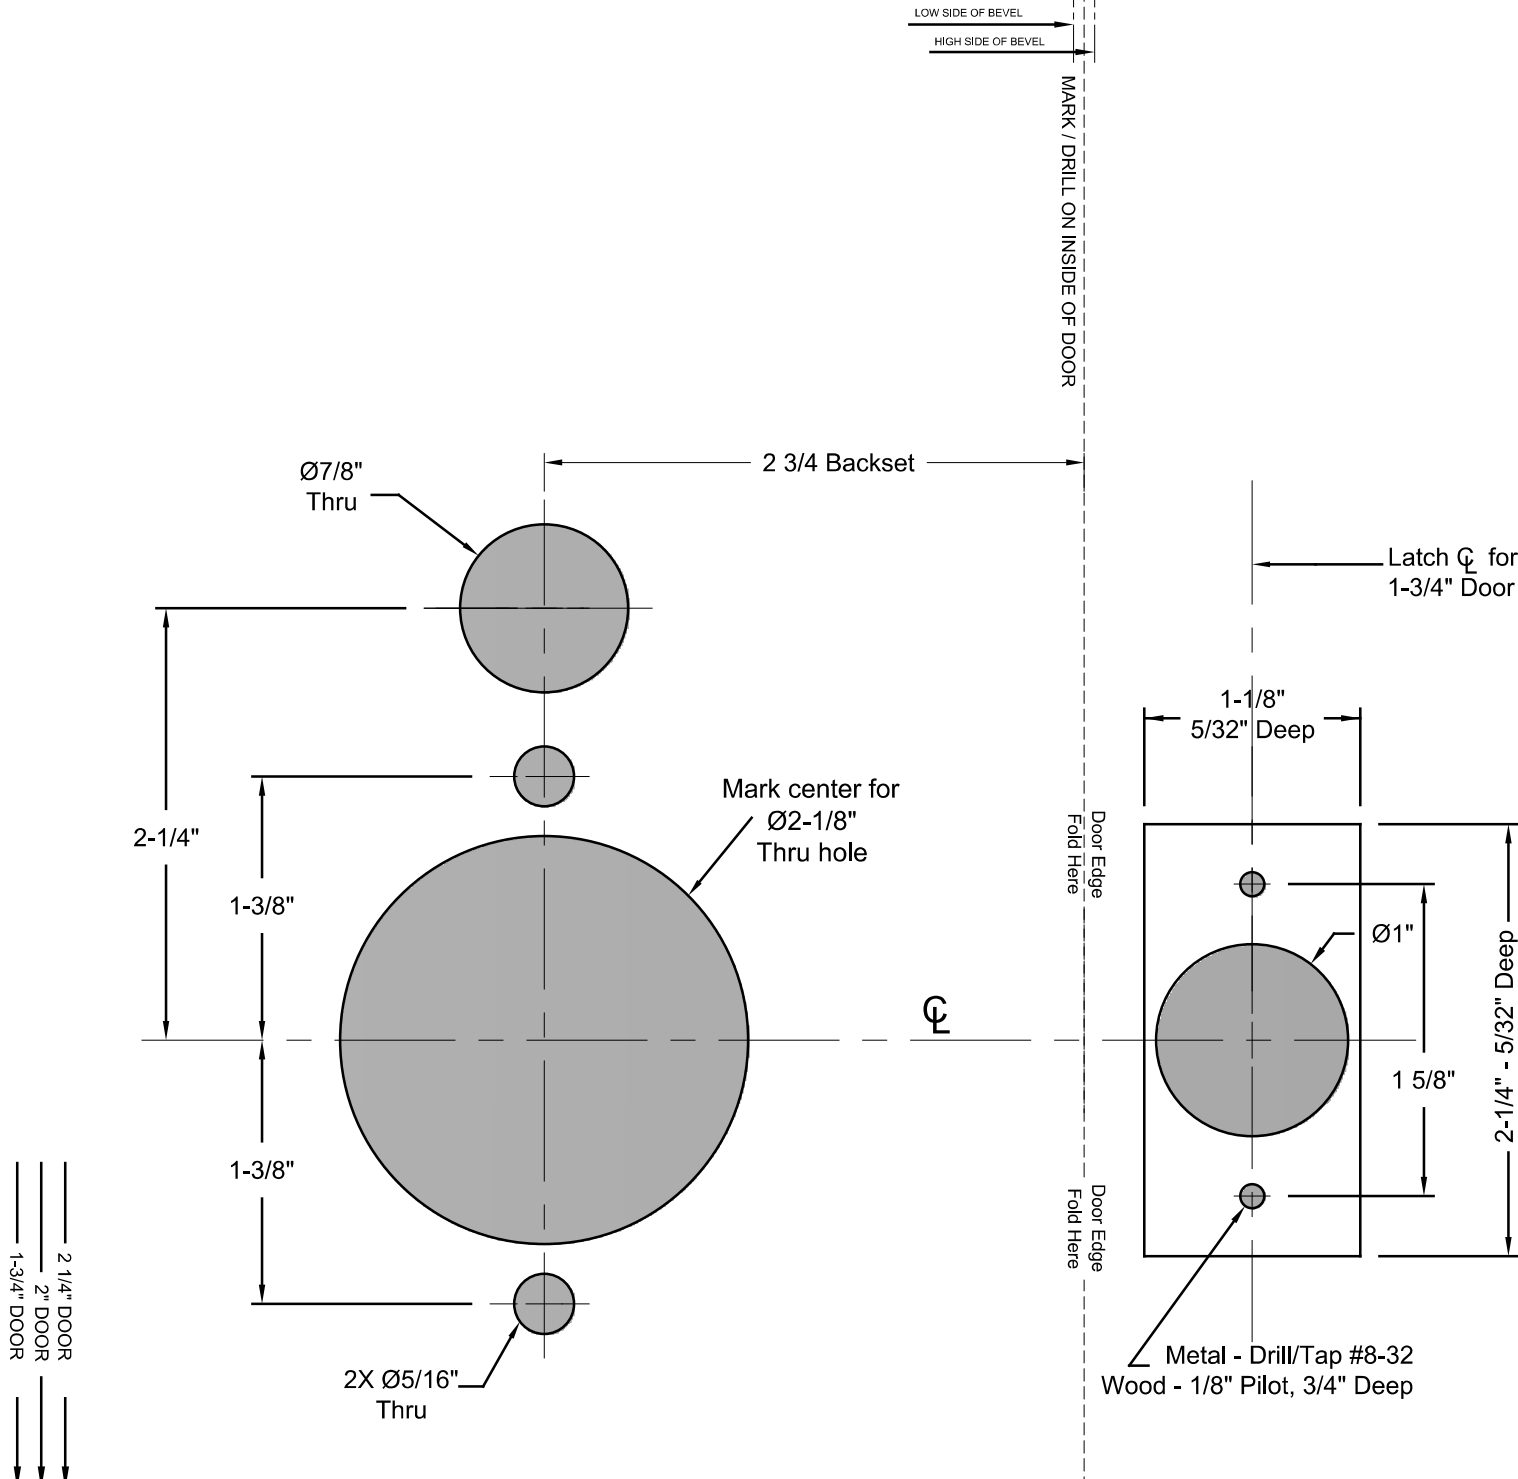

# GTS Cylindrical Template

TEMPLATE: OE-9707  
REV.1 7-18-2024

**THIS SIDE OF TEMPLATE FOR INSIDE OF LH/LHR DOORS**

**NOTES:**

1. DIMENSIONS IN **INCHES**.
2. ALWAYS CHECK PDQ WEBSITE FOR THE MOST RECENT TEMPLATE REVISION AT [WWW.PDQLOCKS.COM](http://WWW.PDQLOCKS.COM)

# GTS Cylindrical Template

TEMPLATE: OE-9707  
REV.1 7-18-2024

**THIS SIDE OF TEMPLATE FOR INSIDE OF RH/RHR DOORS**

**NOTES:**

1. DIMENSIONS IN **INCHES**.
2. ALWAYS CHECK PDQ WEBSITE FOR THE MOST RECENT TEMPLATE REVISION AT [WWW.PDQLOCKS.COM](http://WWW.PDQLOCKS.COM)