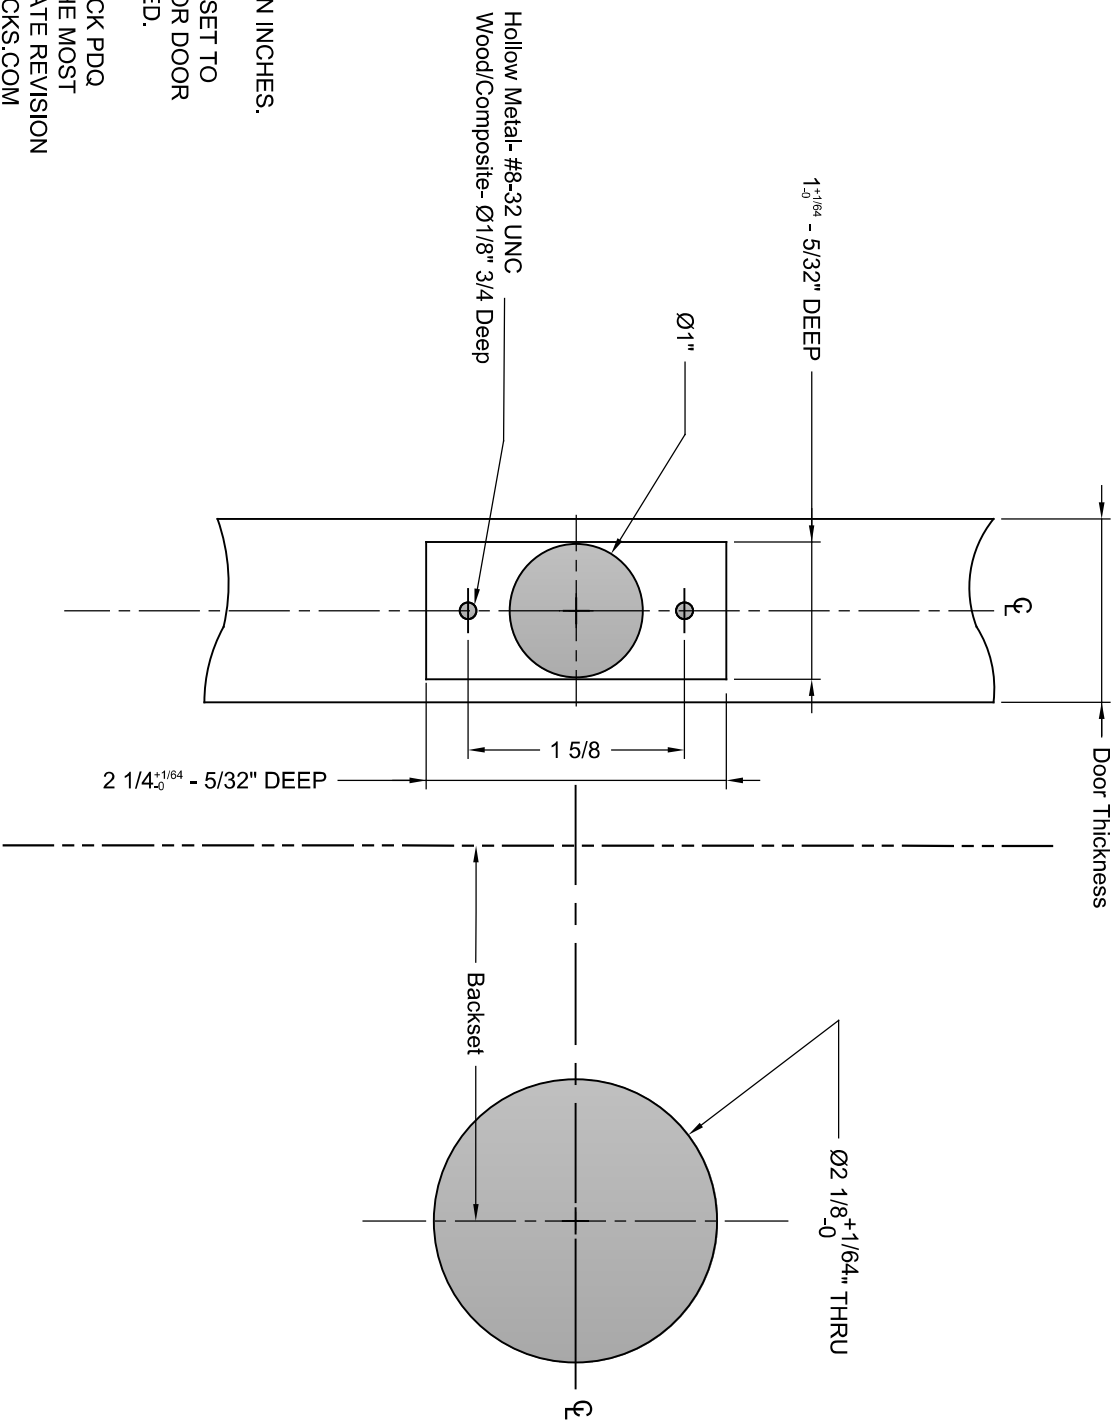

SDE Pushbutton Cylindrical Lockset

SDE-0001
REV. 0 6-3-24

Door Type: Hollow Metal, Wood or Composite- Square or Beveled Edge Door
Door Thickness: 1 3/8" - 2"
Backset: 2 3/8" - 2 3/4"
Faceplate: 1" Square

NOTES:

1. DIMENSIONS IN INCHES.
2. ADJUST BACKSET TO COMPENSATE FOR DOOR BEVEL AS NEEDED.
3. ALWAYS CHECK PDDQ WEBSITE FOR THE MOST RECENT TEMPLATE REVISION AT WWW.PDQLOCKS.COM