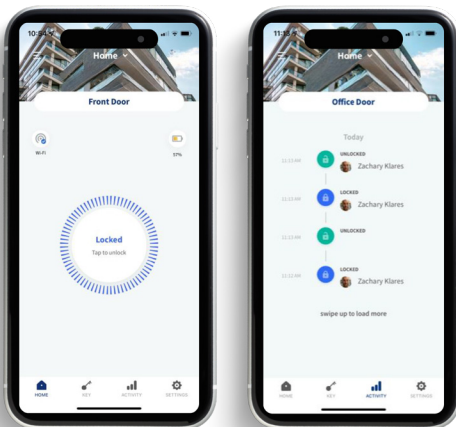

SPIRIT APP

Features

The Spirit App is your ideal solution for bluetooth and Wi-Fi based access control. You can now easily control all Spirit door hardware from your phone! The app is available for free for iOS devices.

Here are some key features:

- View an activity log of user access and device status
- Add / manage multiple Spirit devices in one place
- Set your ideal locking mode (normal operation, passage, privacy, or apartment)
- See your connection status and how it's connected (Wi-Fi vs. BLE)
- Add users and guests with card, pin, and mobile access
- Receive notifications when battery levels are low
- Update lock software