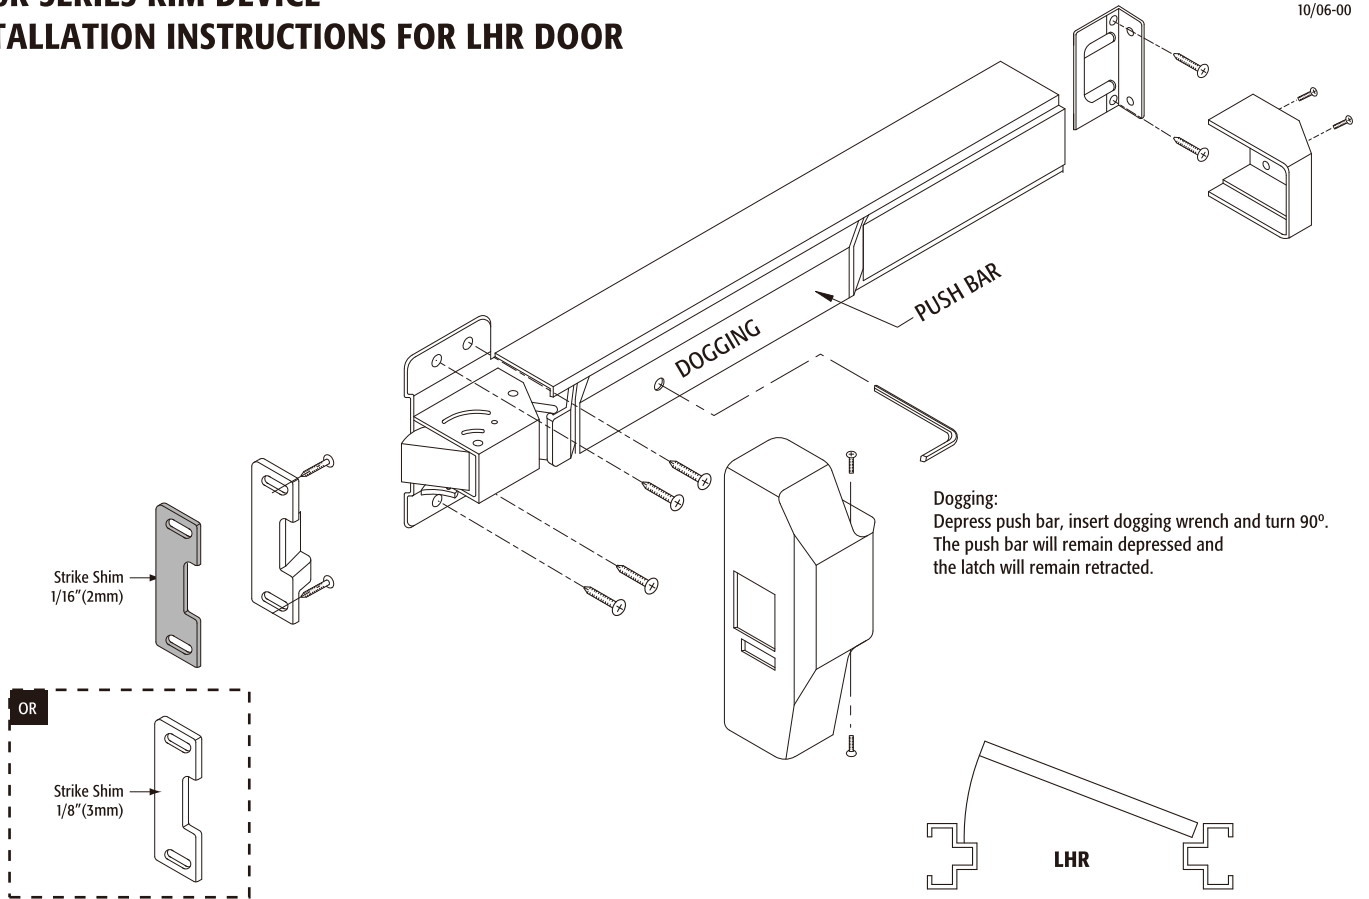

4200R SERIES RIM DEVICE INSTALLATION INSTRUCTIONS FOR LHR DOOR

E53-5C50RS212
10/06-00

4200R SERIES RIM DEVICE INSTALLATION INSTRUCTIONS FOR RHR DOOR