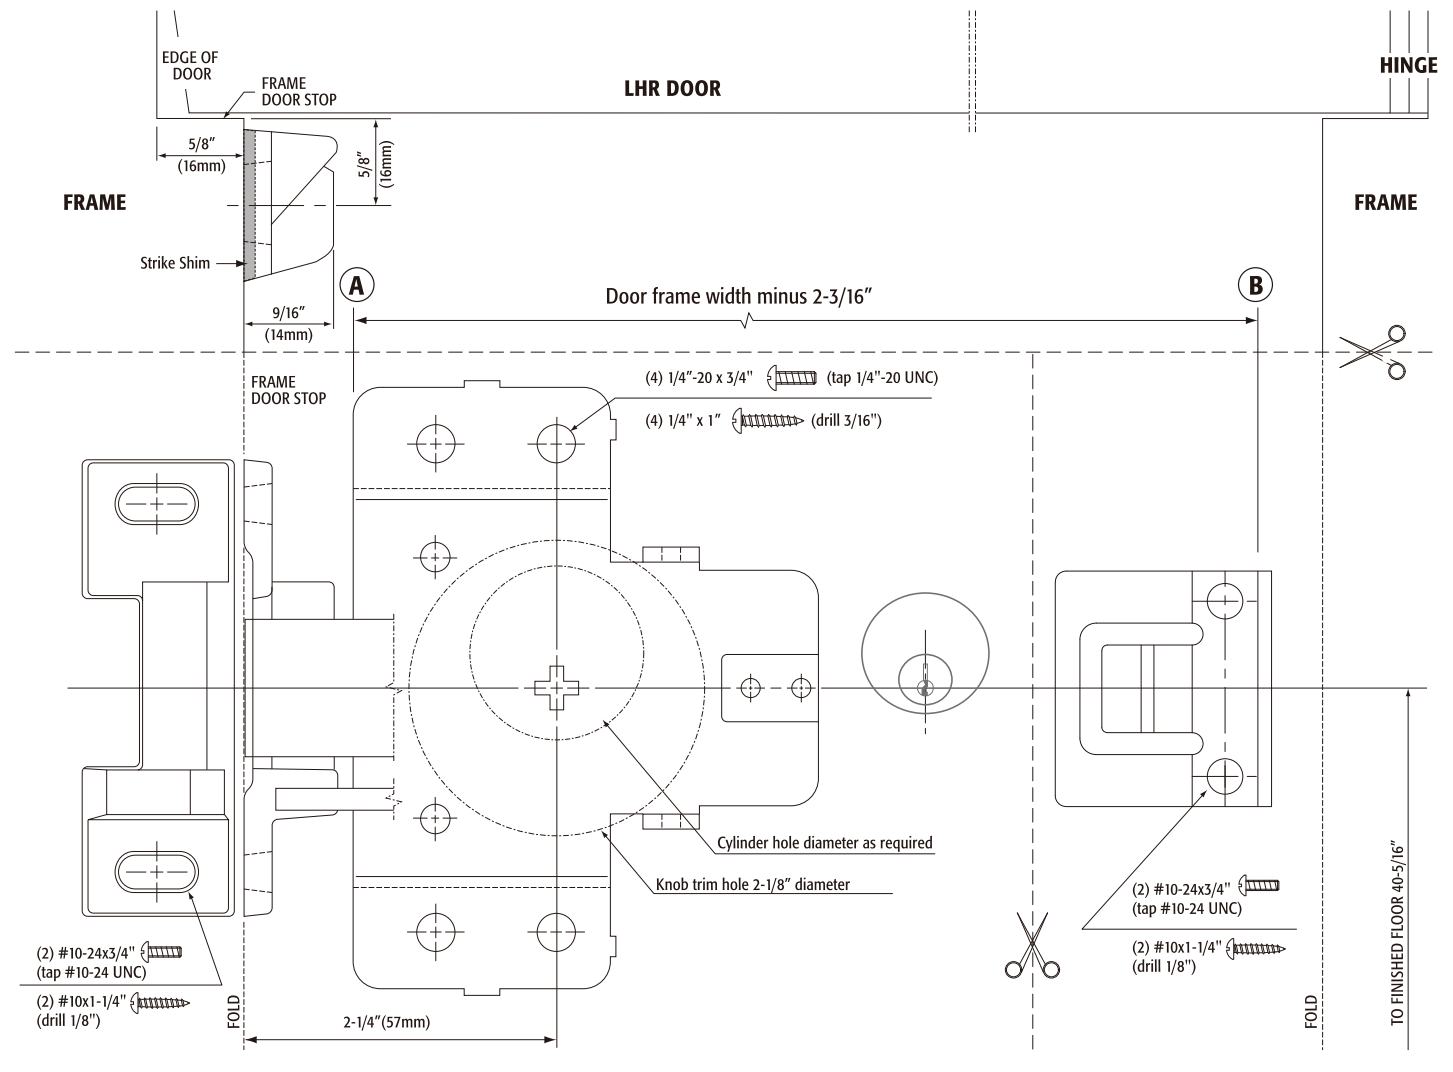

4200R SERIES RIM DEVICE INSTALLATION INSTRUCTIONS FOR LHR DOOR

E53-5C50RS212
10/06-00

4200R SERIES RIM DEVICE INSTALLATION INSTRUCTIONS FOR RHR DOOR