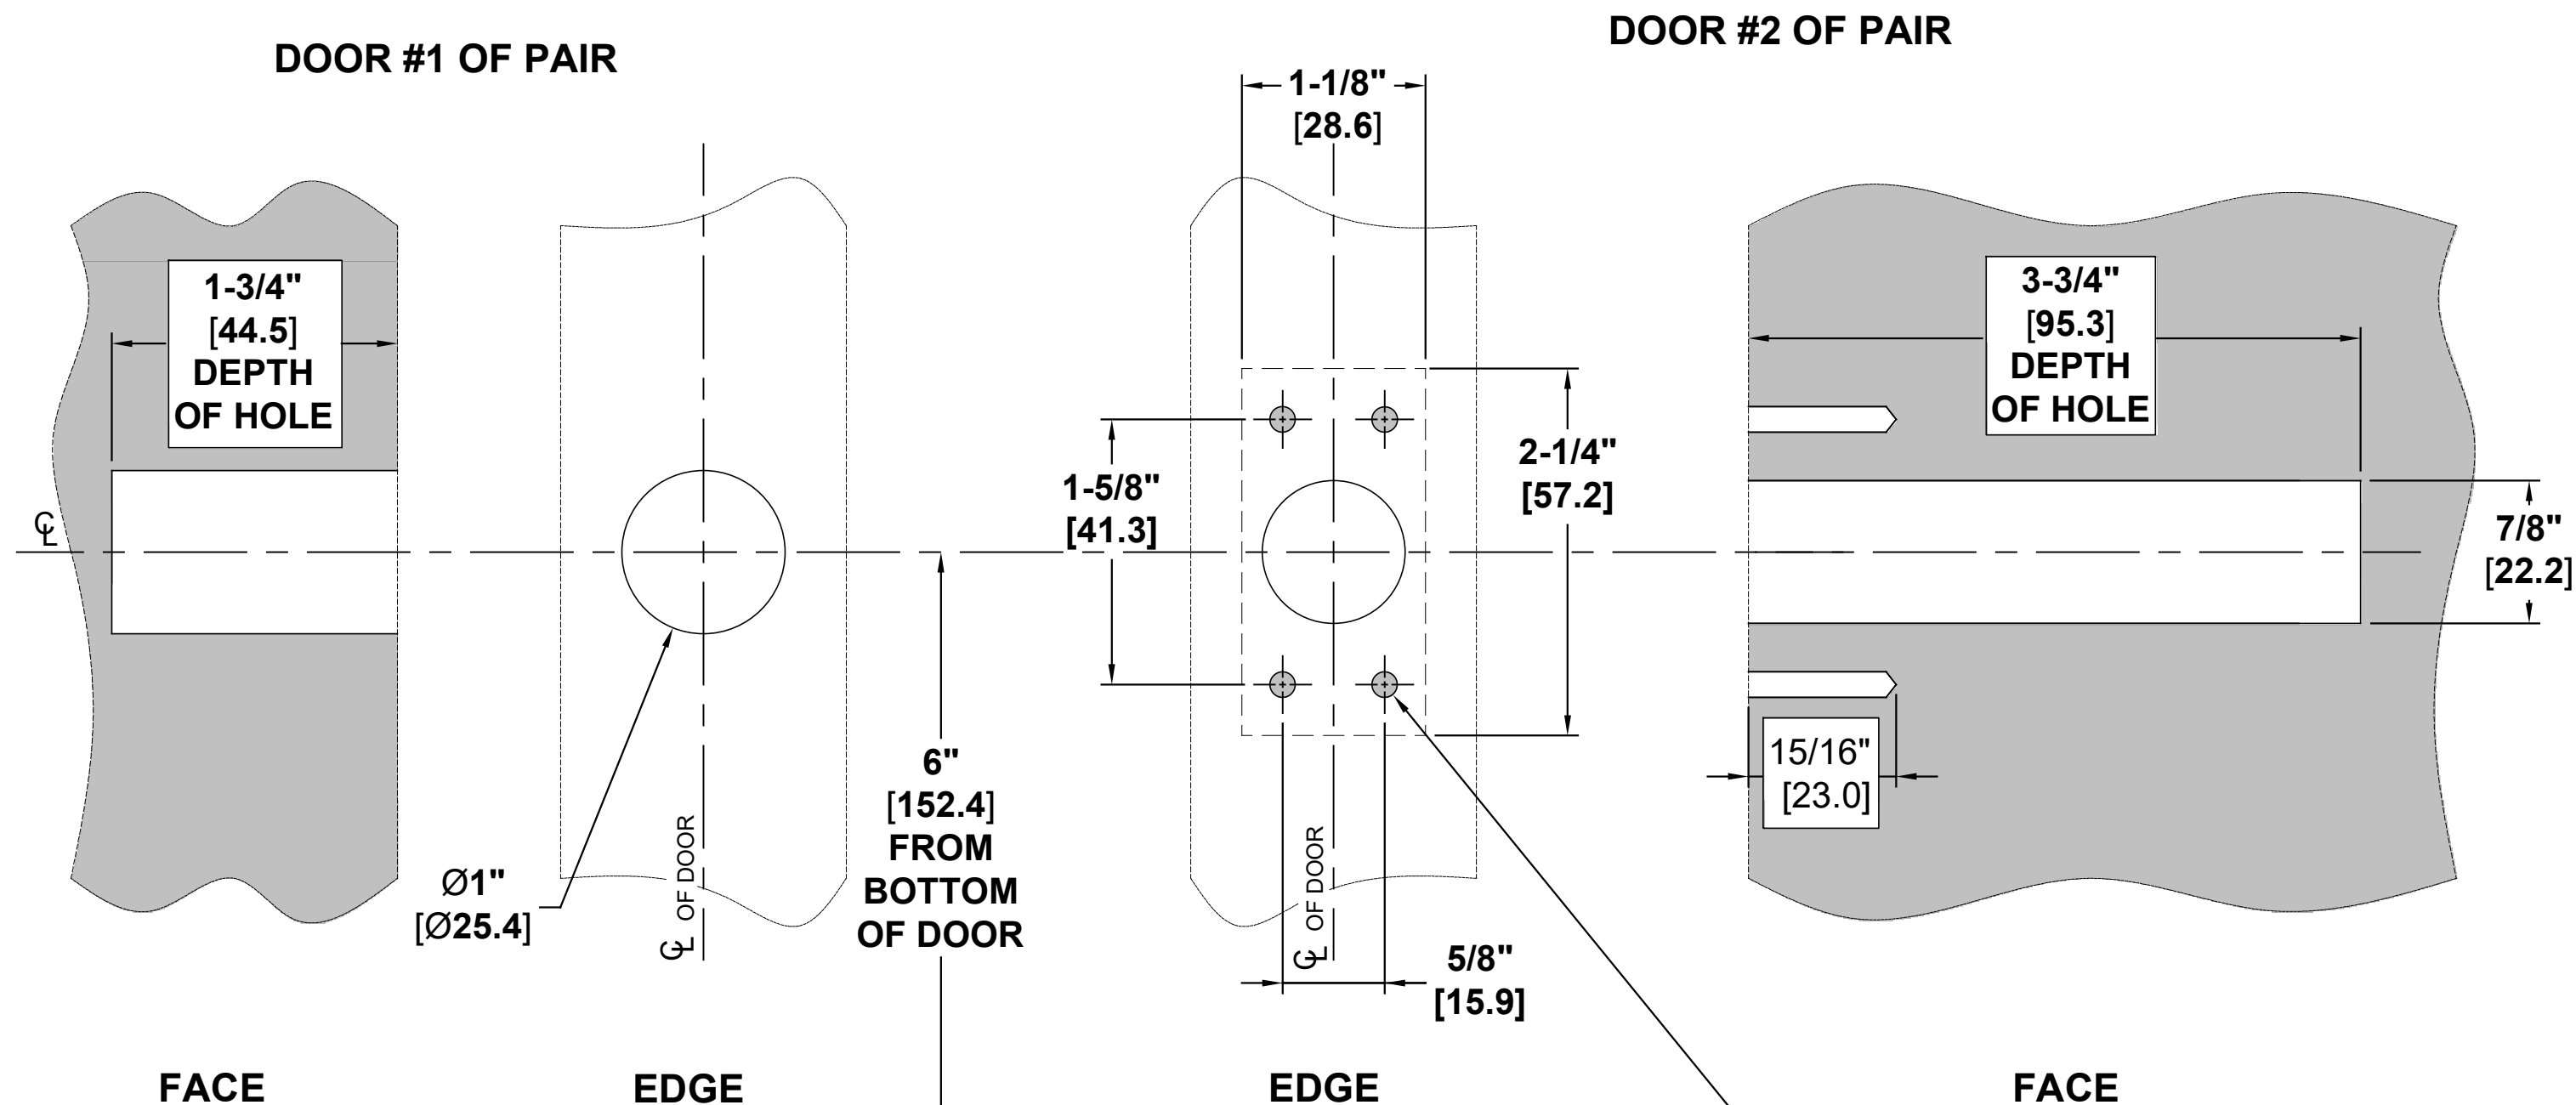

639017 AUTOMATIC FIRE BOLT

FOR 63/6400VF AND 63/6400CF SERIES LBR

TEMPLATE: 639307

REV. 0 2-12-21

NOTES:

1. VERIFY PRINTED TO SCALE.

2. DIMENSIONS IN **INCHES** [MM]

3. CHECK PDQ WEBSITE FOR MOST RECENT REVISION AT WWW.PDQLOCKS.COM

**(4X) METAL: DRILL #19
OR 5/32" [4.0], TAP 10-32
WOOD: DRILL 1/16" [1.6]
PILOT HOLE 3/4" [19.2] DEEP**

PDQ Manufacturing
2230 Embassy Dr.
Lancaster, PA 17603
833-273-7832
833-2 PDQTECH
www.pdqlocks.com