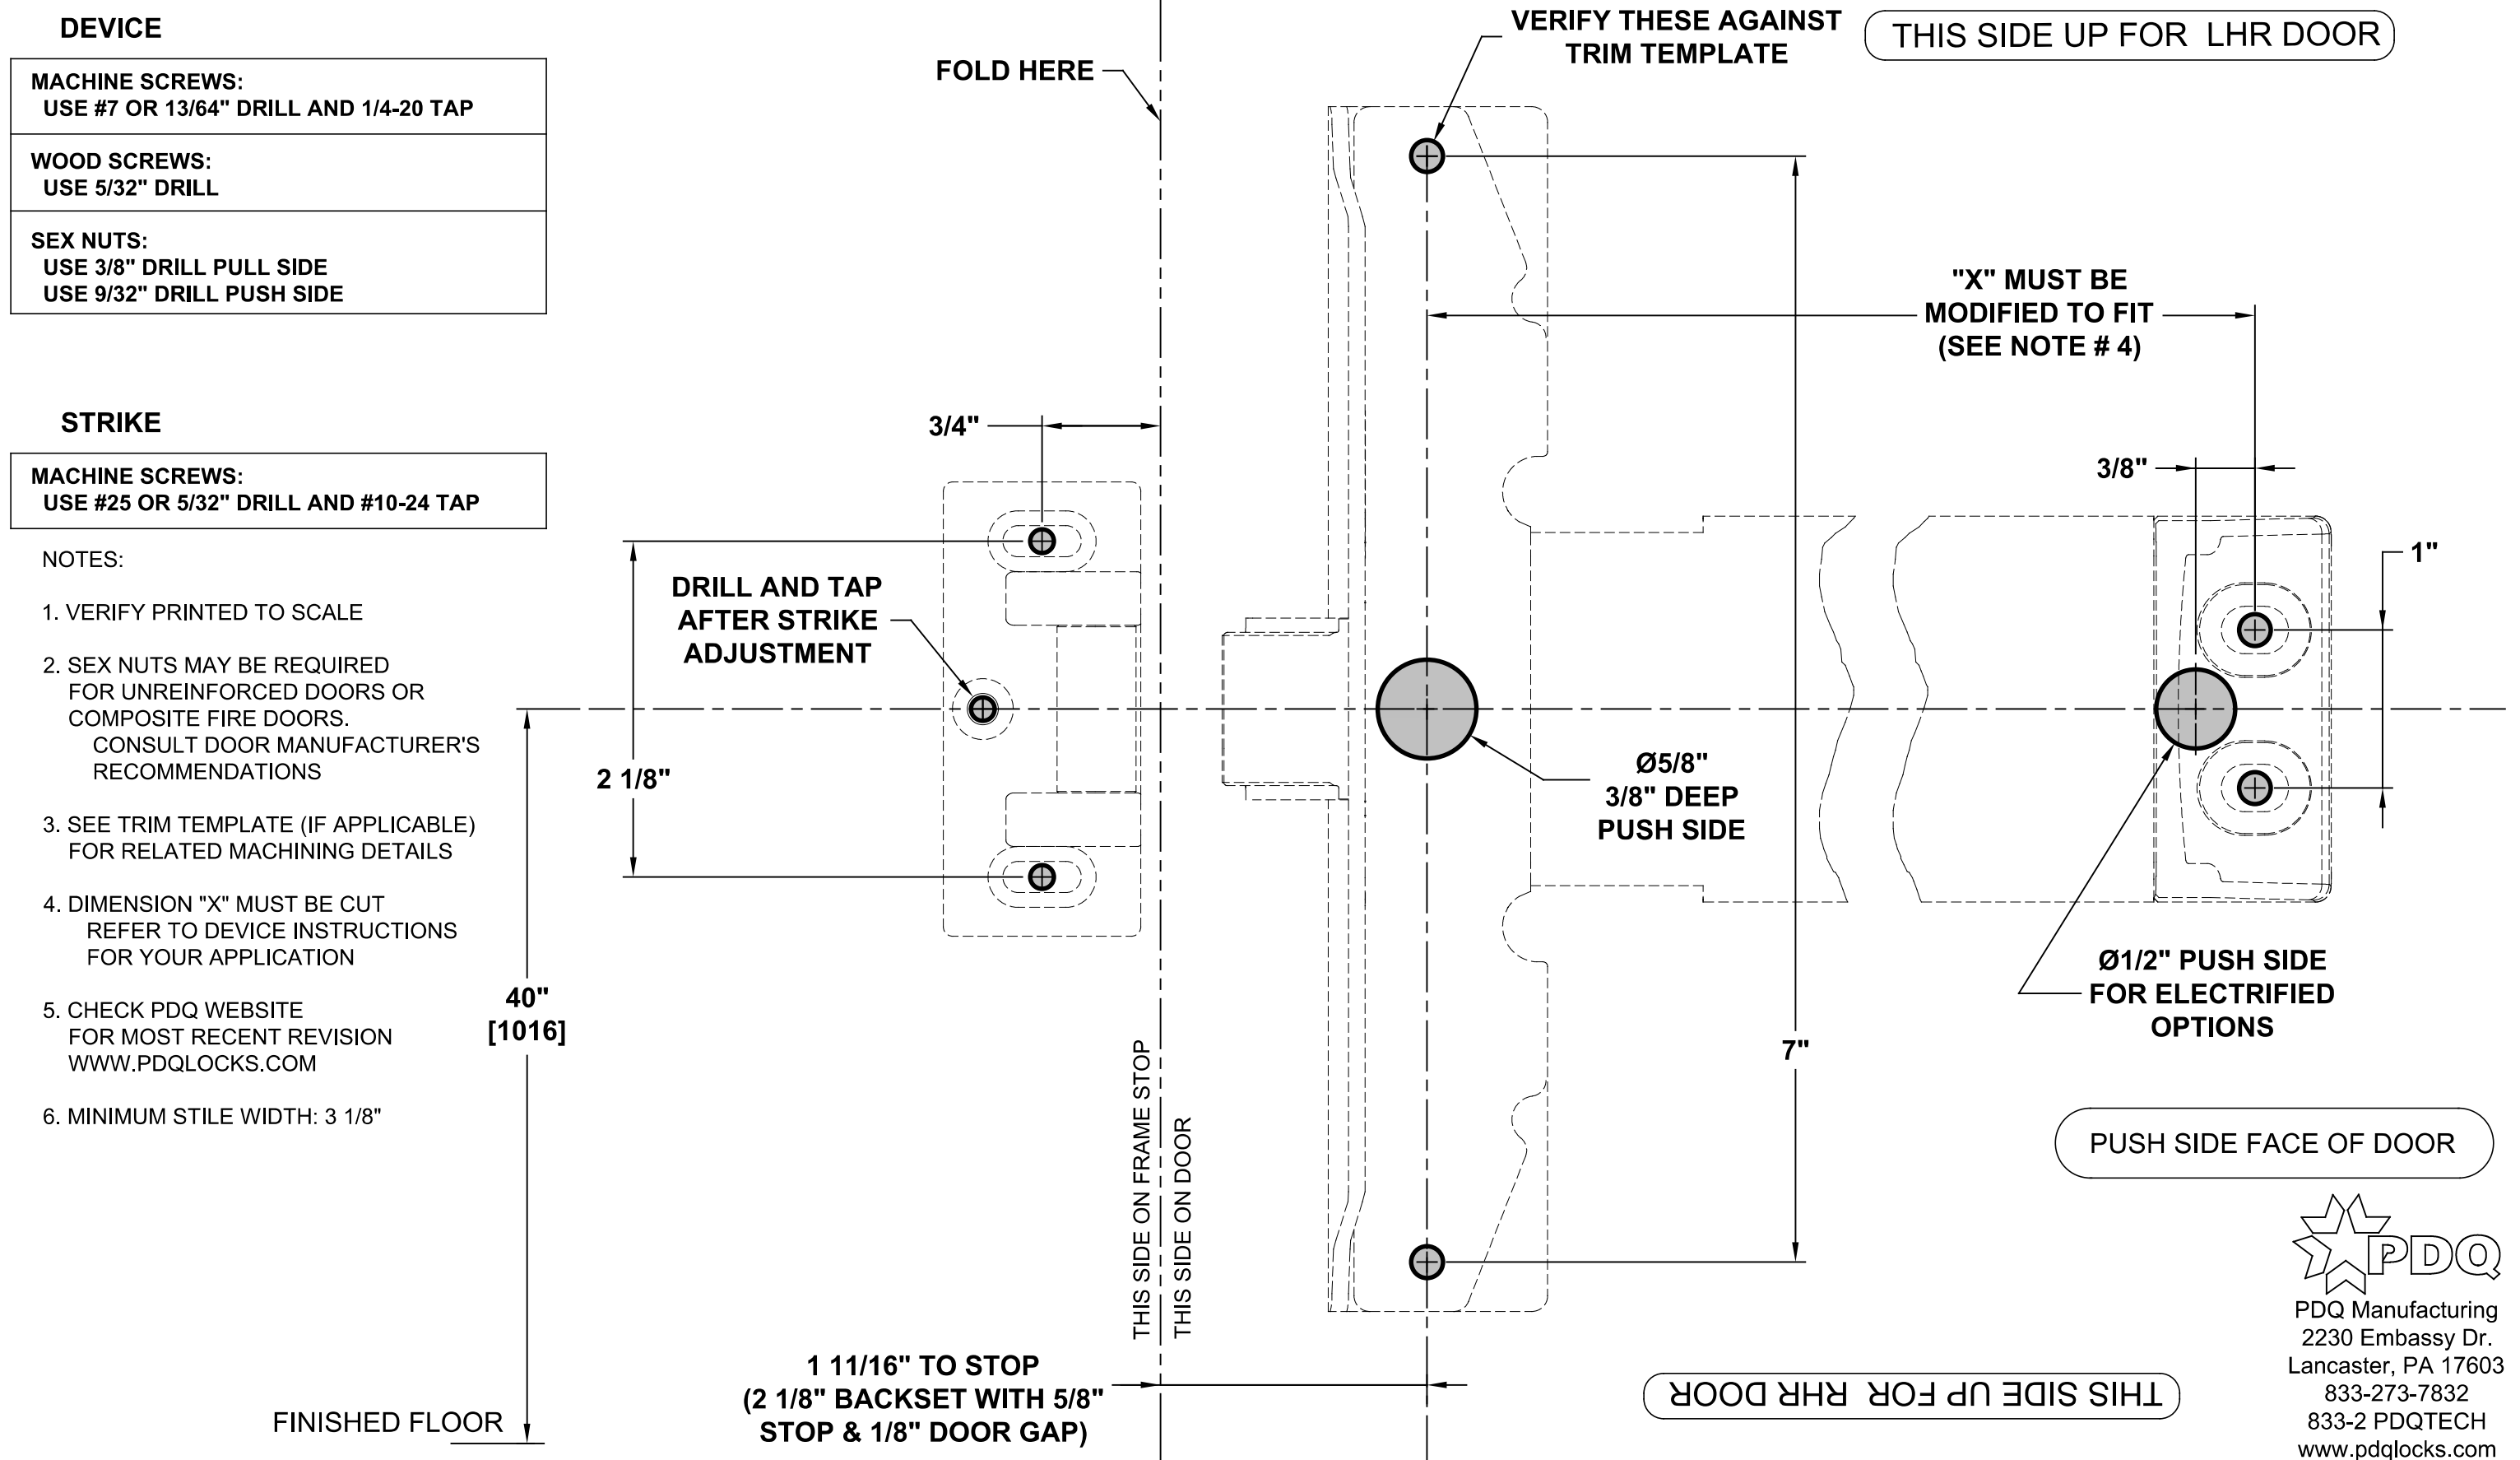

6400R - PANIC & 6400RF - FIRE LABELED NARROW RIM EXIT DEVICES WITH 639027 PANIC OR 639057 FIRE STRIKE

TEMPLATE: 639312

REV. 2 12/27/22

6400 SERIES EXIT DEVICES USING SNB OR SURFACE MOUNT FASTENERS

PDQ
 PDQ Manufacturing
 2230 Embassy Dr.
 Lancaster, PA 17603
 833-273-7832
 833-2 PDQTECH
 www.pdqlocks.com