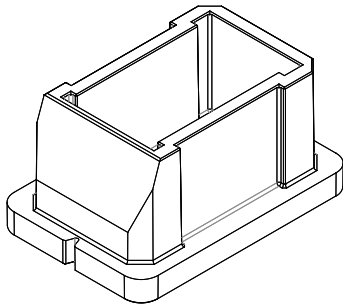

Head Assembly

Keyed Faceplate

Cylinder Cup

Non-Keyed Faceplate

Mullion Bottom Bracket

631601

Bottom Bracket

Head Shim