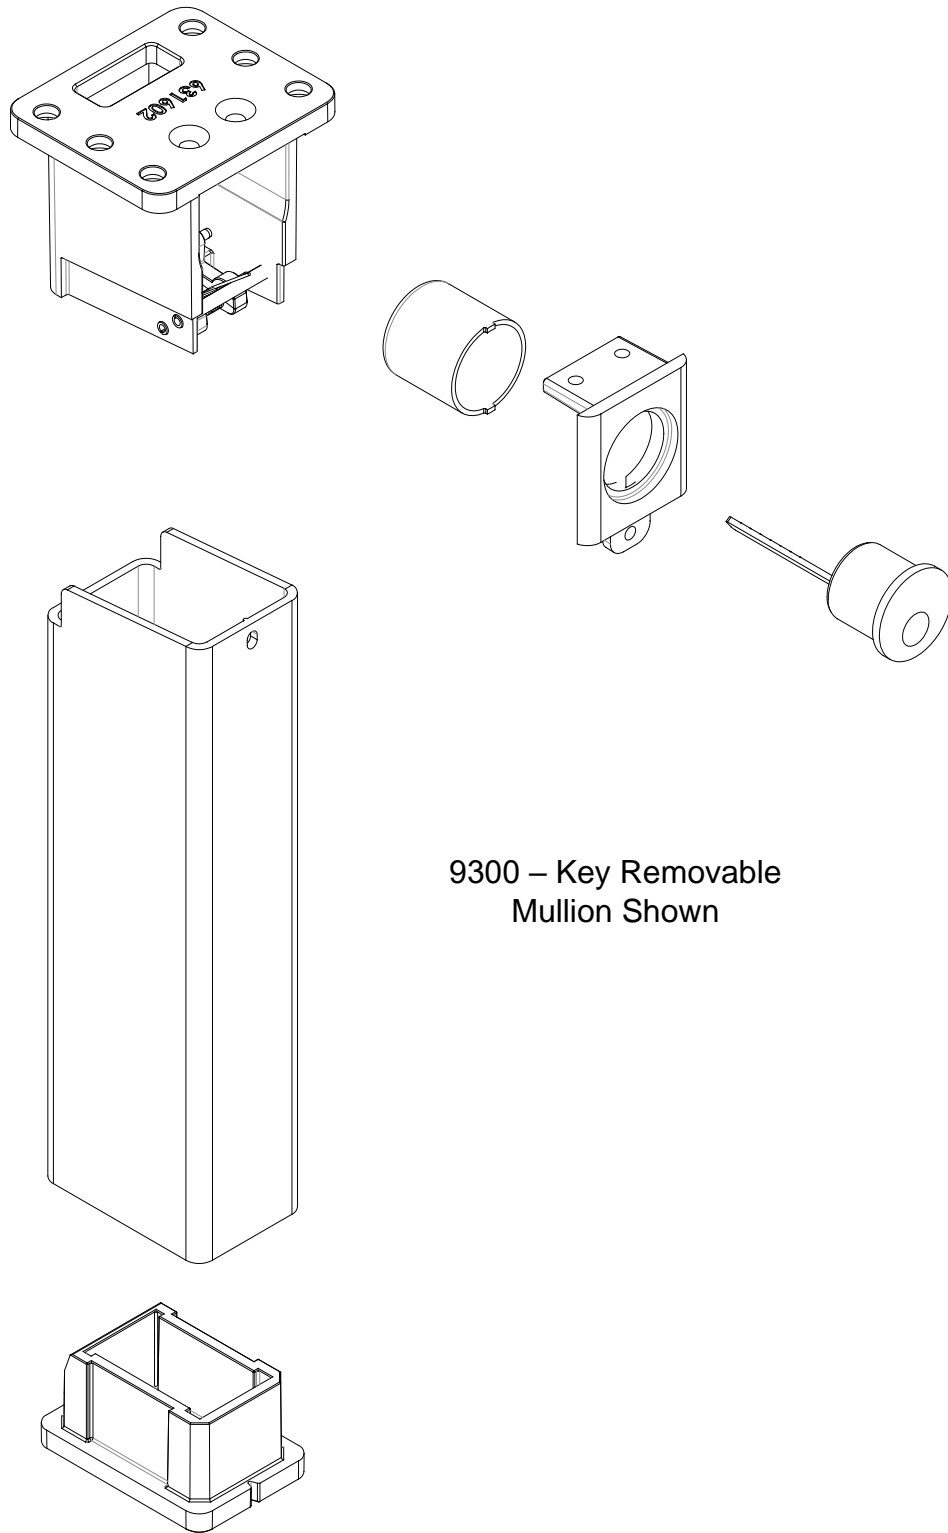

9300 Mullion Parts / Service Manual

9300 – Key Removable
Mullion Shown

9300 Brackets and Tubes

Mullion Head

Head Assembly (No Faceplate)	639018
Keyed Faceplate	631608
Non-Keyed Faceplate	631603
Cylinder Cup	631606
0.100" Head Shim	631607

Head Assembly

Keyed Faceplate

Cylinder Cup

Non-Keyed Faceplate

Mullion Bottom Bracket

631601

Bottom Bracket

Head Shim