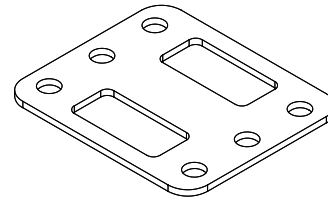

9300 Mullion Parts / Service Manual

9300 – Key Removable
Mullion Shown

9300 Brackets and Tubes

Mullion Head

Head Assembly (No Faceplate)	639018
Keyed Faceplate	631608
Non-Keyed Faceplate	631603
Cylinder Cup	631606
0.100" Head Shim	631607

Head Assembly

Keyed Faceplate

Cylinder Cup

Non-Keyed Faceplate

Mullion Bottom Bracket

631601

Bottom Bracket

Head Shim

Mullion Tube

Mullion Tubes

8' Tube	639076-096-689
10' Tube	639076-120-689

Note: We cannot provide Fire rating labels with replacement mullion tubes

9300 Strikes and Options

Mullion Options

Electrified Mullion Kit	639082
Storage Kit	639081
Standard Roller Rim Strike Drill Guide	631127
Mullion Rim Fire / Windstorm Drill Guide	631620