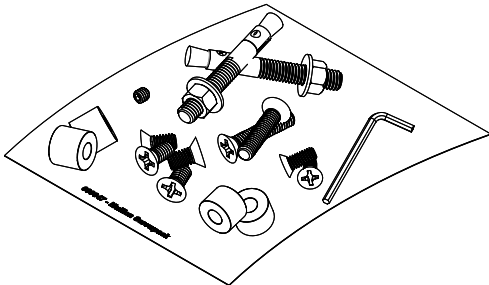

Mullion Hardware

Mullion Screwpack	639047

Mullion Screwpack