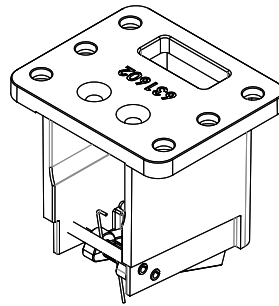

9300 Mullion Parts / Service Manual

9300 – Key Removable
Mullion Shown

9300 Brackets and Tubes

Mullion Head

Head Assembly (No Faceplate)	639018
Keyed Faceplate	631608
Non-Keyed Faceplate	631603
Cylinder Cup	631606
0.100" Head Shim	631607

Head Assembly

Keyed Faceplate

Cylinder Cup

Non-Keyed Faceplate

Mullion Bottom Bracket

631601

Bottom Bracket

Head Shim