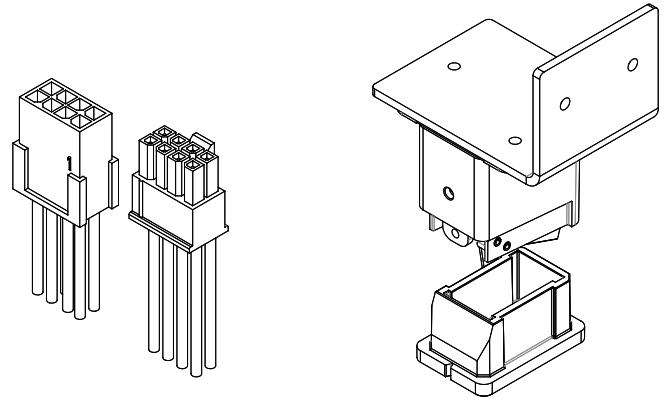

Mullion Tube

Mullion Tubes

8' Tube	639076-096-689
10' Tube	639076-120-689

Note: We cannot provide Fire rating labels with replacement mullion tubes

9300 Strikes and Options

Mullion Options

Electrified Mullion Kit	639082
Storage Kit	639081
Standard Roller Rim Strike Drill Guide	631127
Mullion Rim Fire / Windstorm Drill Guide	631620