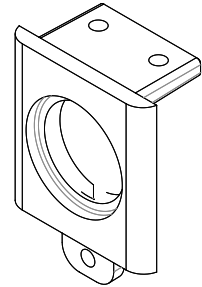

9300 Mullion Parts / Service Manual

9300 – Key Removable
Mullion Shown

9300 Brackets and Tubes

Mullion Head

Head Assembly (No Faceplate)	639018
Keyed Faceplate	631608
Non-Keyed Faceplate	631603
Cylinder Cup	631606
0.100" Head Shim	631607

Head Assembly

Keyed Faceplate

Cylinder Cup

Non-Keyed Faceplate

Mullion Bottom Bracket

631601

Bottom Bracket

Head Shim