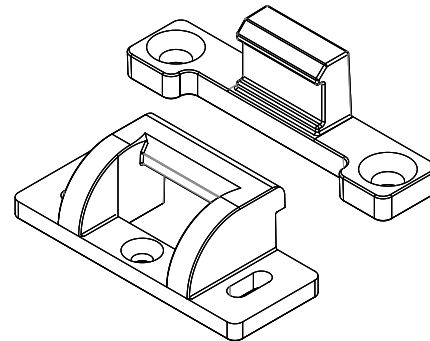

Mullion Tube

Mullion Tubes

8' Tube	639076-096-689
10' Tube	639076-120-689

Note: We cannot provide Fire rating labels with replacement mullion tubes

9300 Strikes and Options

Mullion Options

Electrified Mullion Kit	639082
Storage Kit	639081
Standard Roller Rim Strike Drill Guide	631127
Mullion Rim Fire / Windstorm Drill Guide	631620

Electrified Mullion Kit

Storage Kit

Mullion Hardware

Mullion Screwpack	639047
-------------------	--------

Mullion Screwpack

Drill Guide

Fire Hook and Strike

Mullion Strike