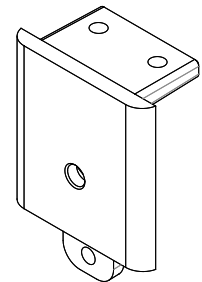

9300 Mullion Parts / Service Manual

9300 – Key Removable
Mullion Shown

9300 Brackets and Tubes

Mullion Head

Head Assembly (No Faceplate)	639018
Keyed Faceplate	631608
Non-Keyed Faceplate	631603
Cylinder Cup	631606
0.100" Head Shim	631607

Head Assembly

Keyed Faceplate

Cylinder Cup

Non-Keyed Faceplate

Mullion Bottom Bracket

631601

Bottom Bracket

Head Shim