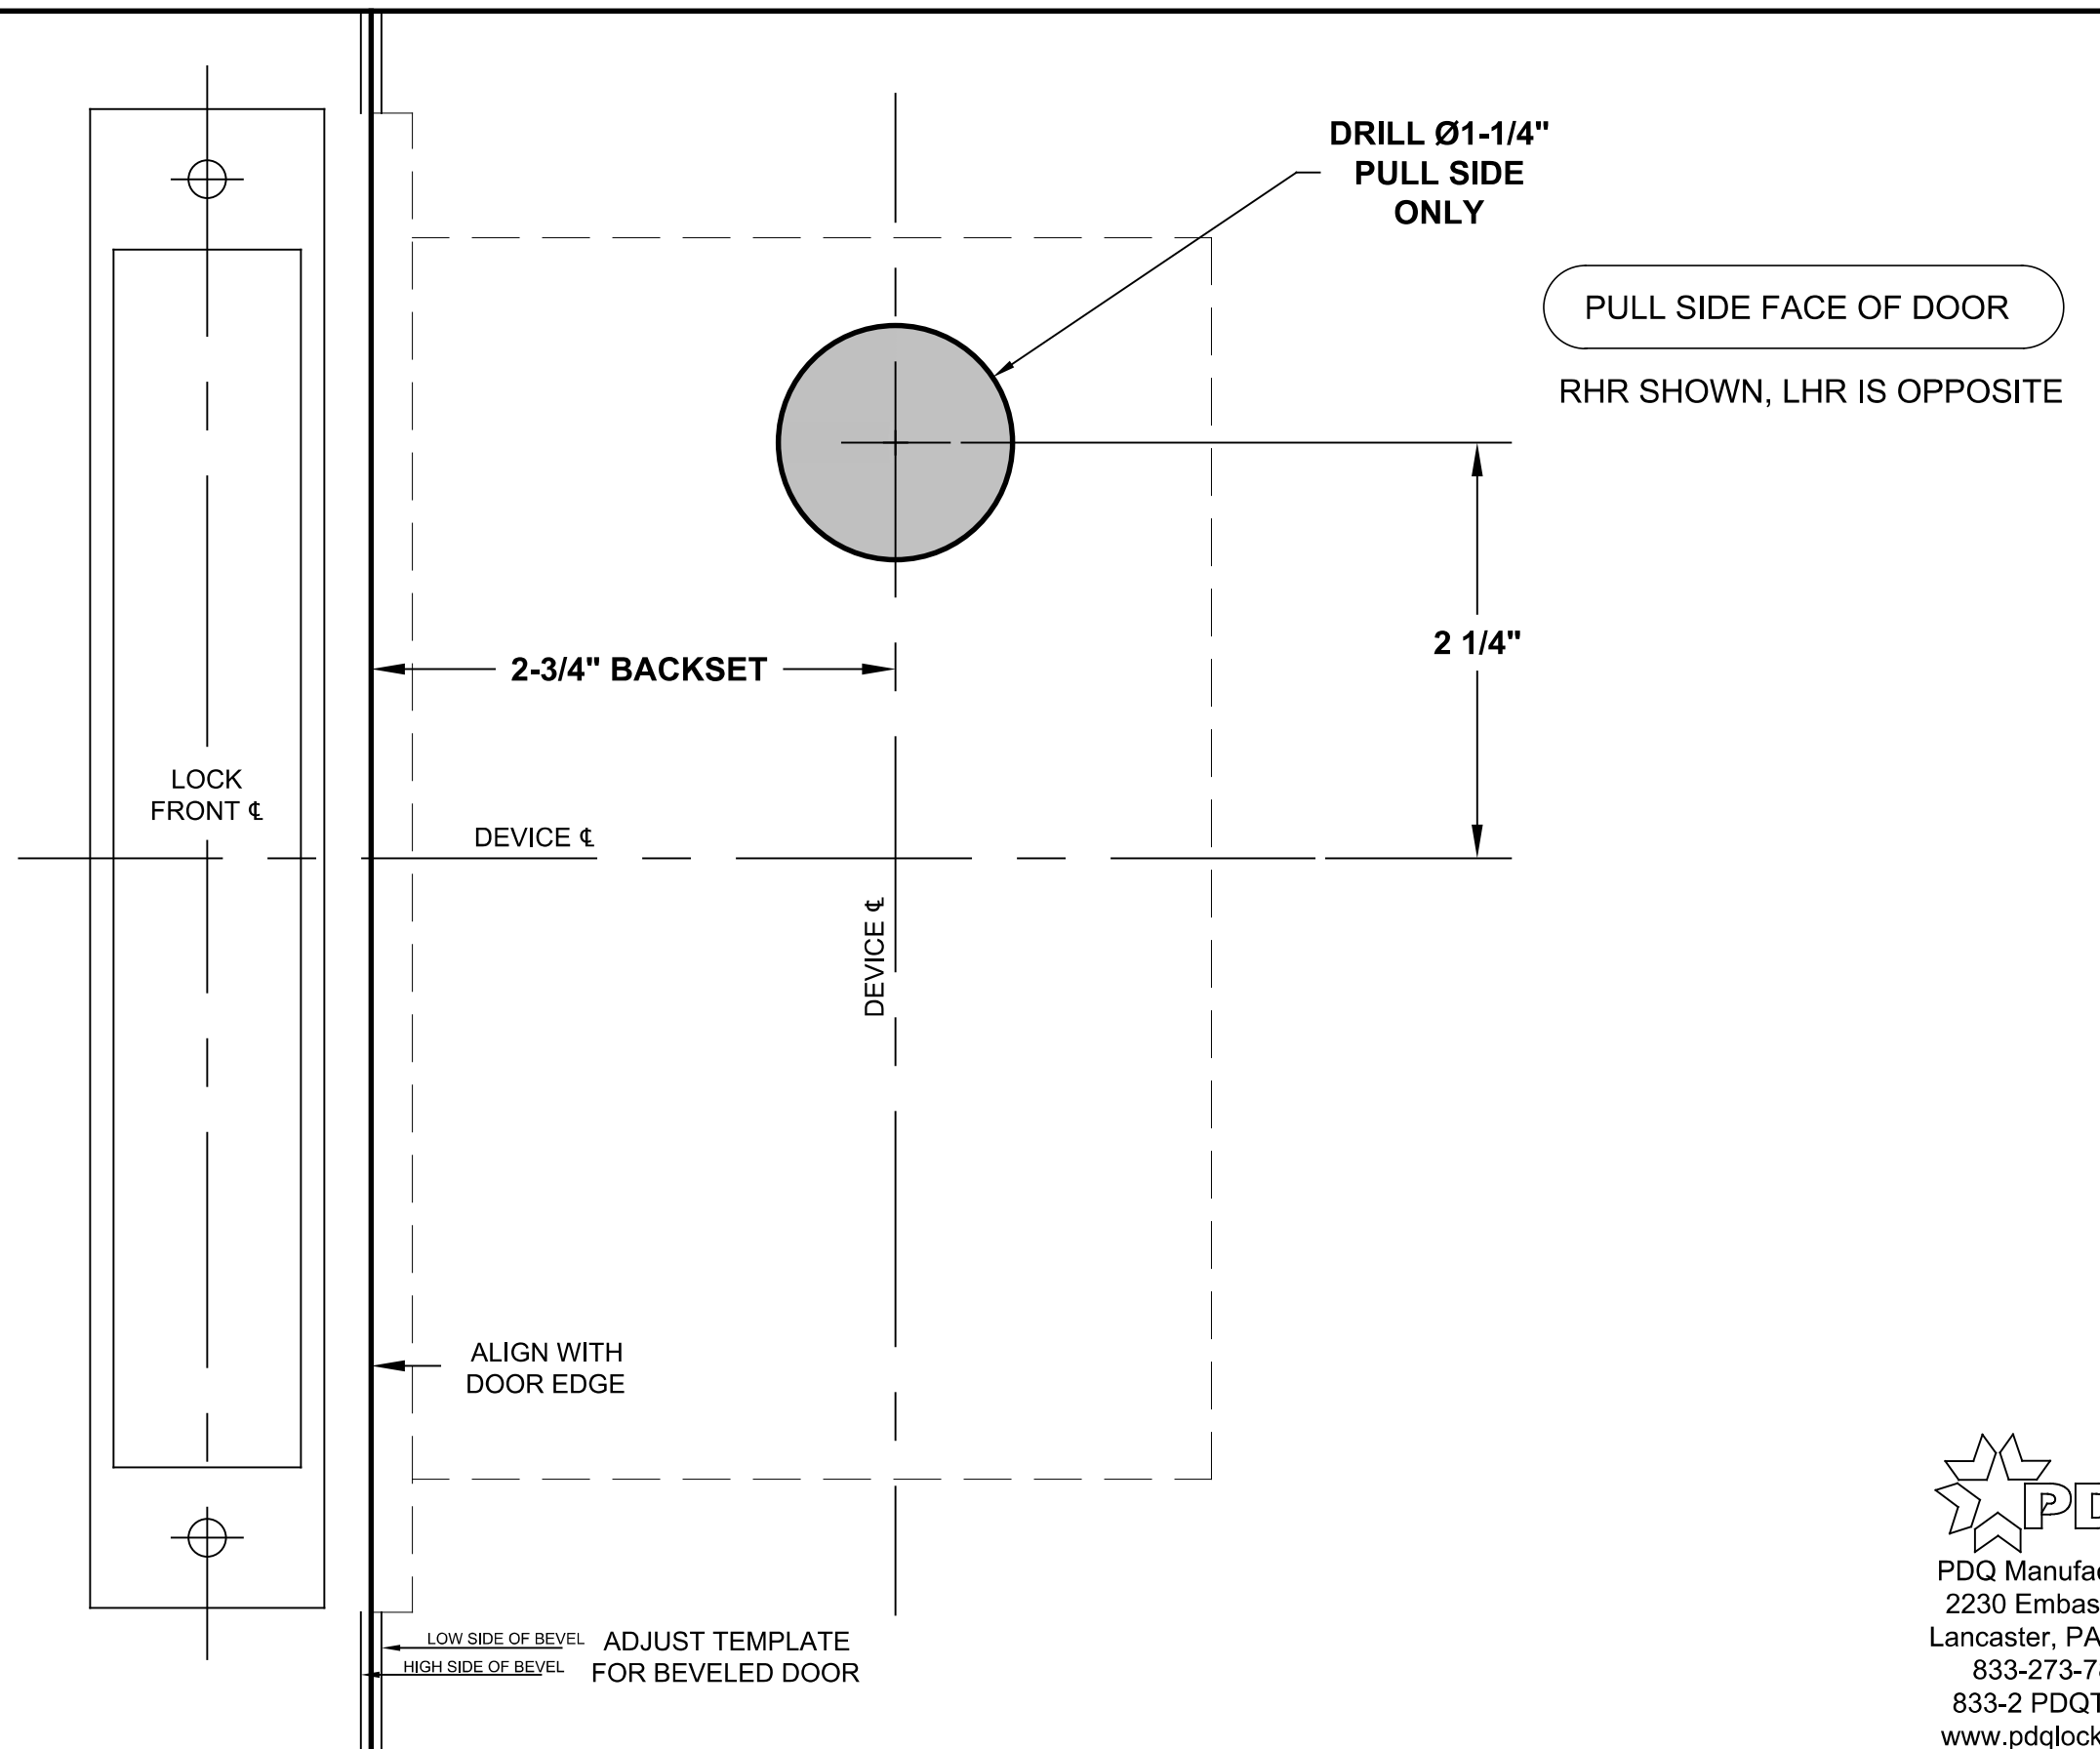

6CM03 - 6300M/6300MF CYLINDER ONLY CYLINDER ONLY DOOR TEMPLATE

TEMPLATE: 639330
REV. 0 6/16/22

NOTES:

1. VERIFY PRINTED TO SCALE
2. CHECK PDQ WEBSITE FOR MOST RECENT REVISION
WWW.PDQLOCKS.COM

PDQ Manufacturing
2230 Embassy Dr.
Lancaster, PA 17603
833-273-7832
833-2 PDQTECH
www.pdqlocks.com