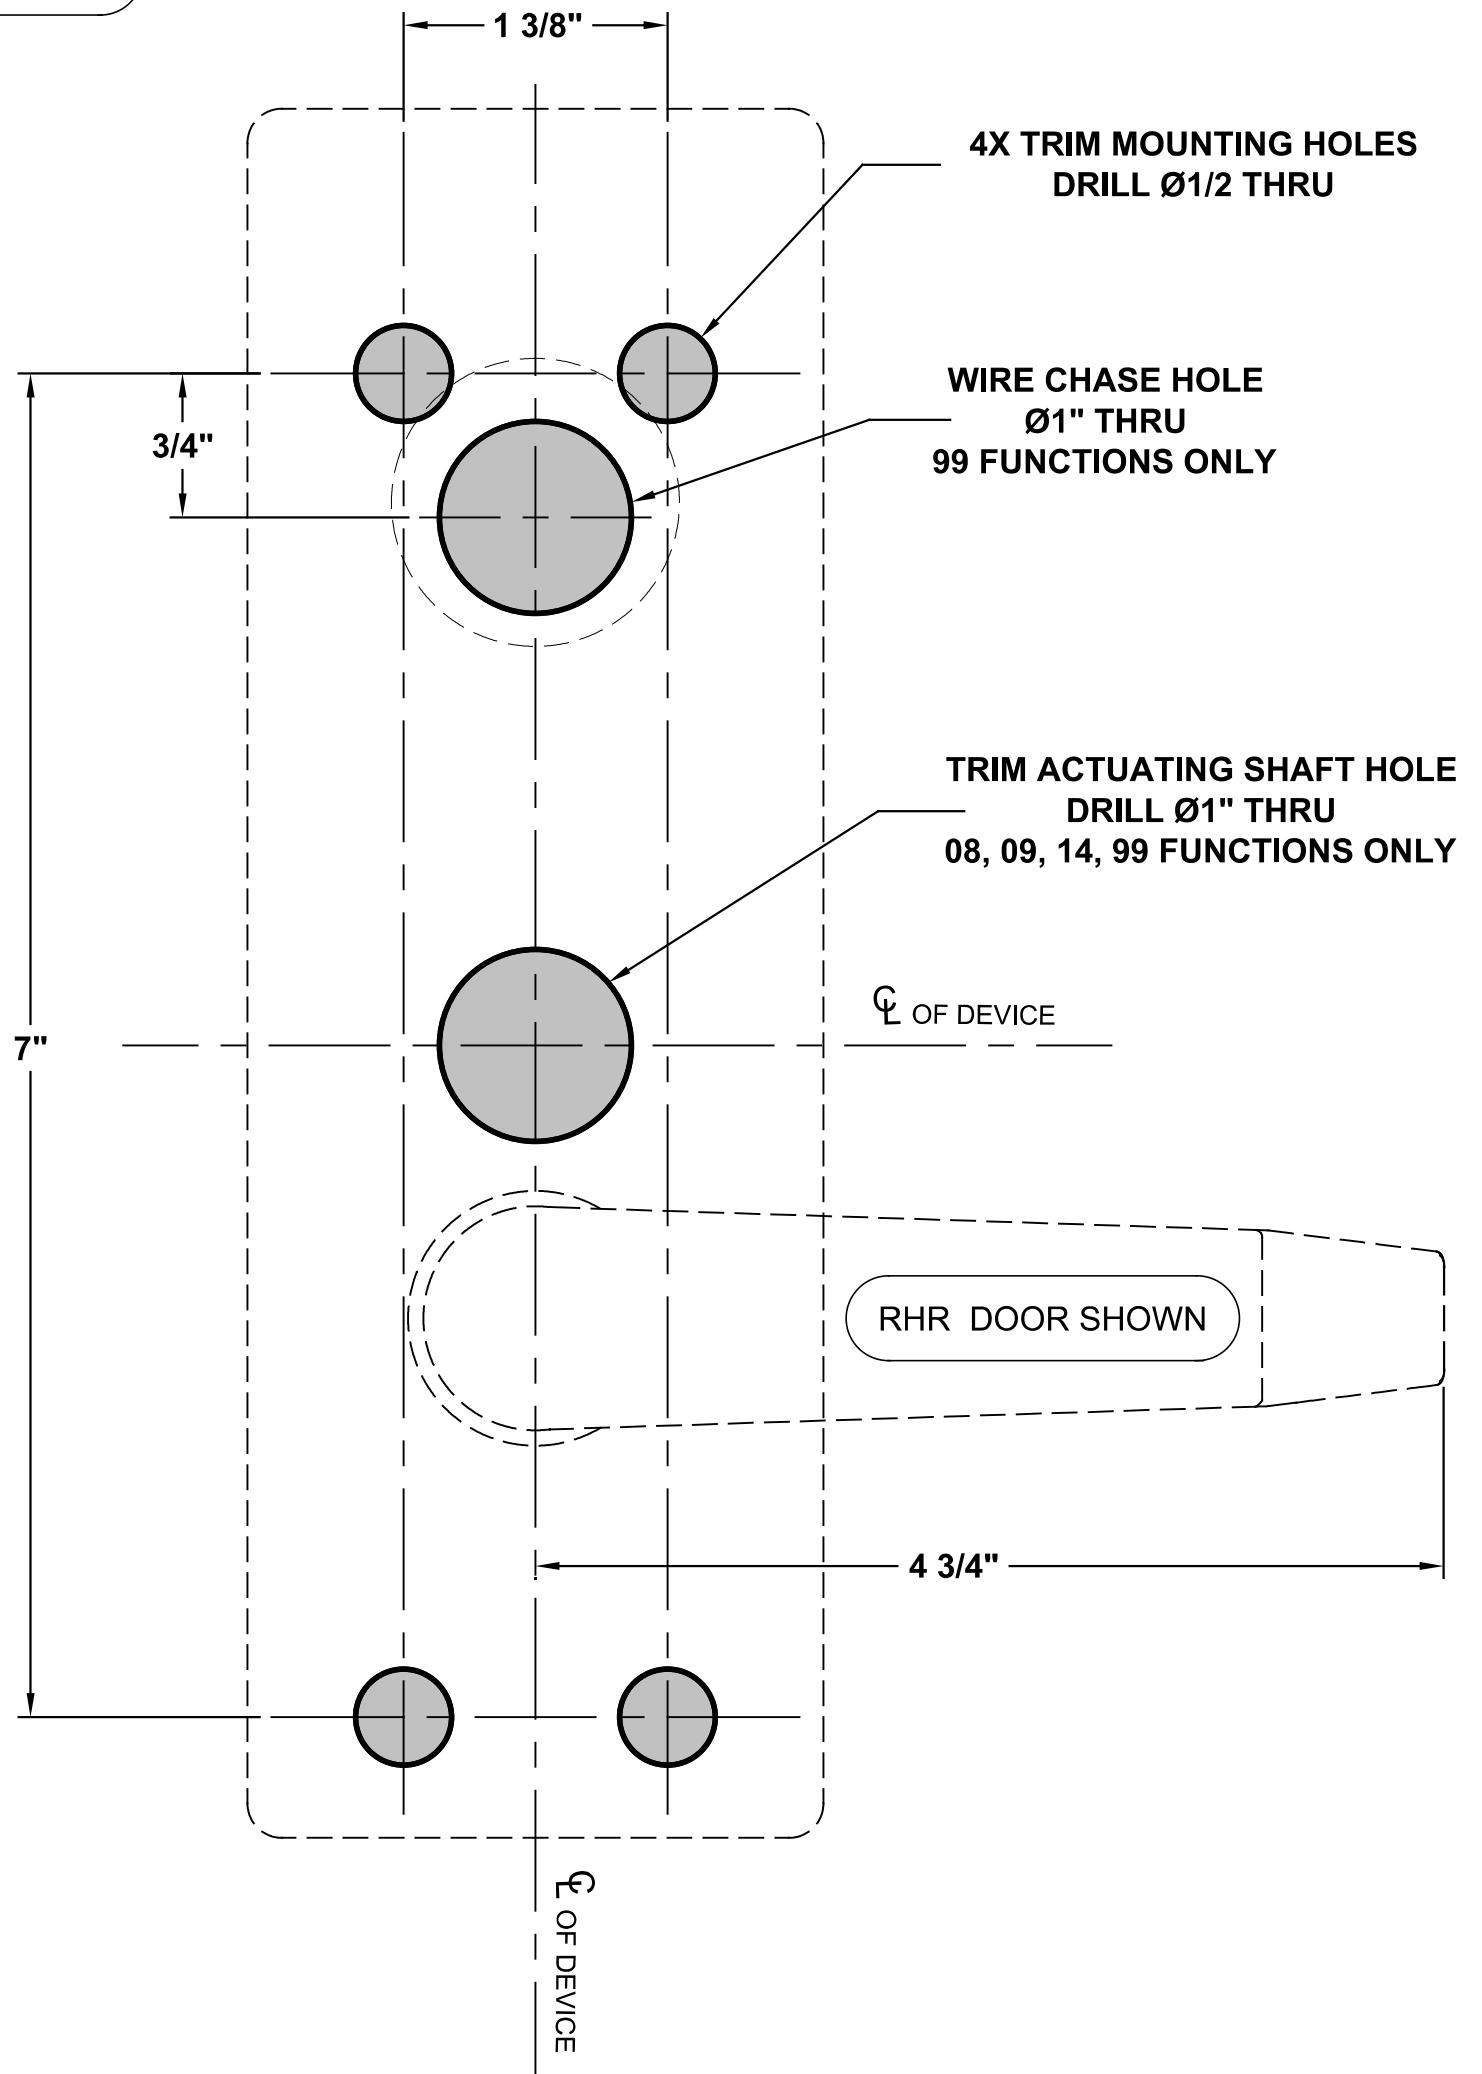

6W ESCUTCHEON TRIM FOR 6300 SERIES EXIT DEVICES

TEMPLATE: 639309
REV. 4 05-08-23

PULL SIDE FACE OF DOOR

NOTES:

1. VERIFY PRINTED TO SCALE
2. REFER TO EXIT DEVICE TEMPLATE FOR BACKSET/DEVICE CENTERLINE
3. DIMENSIONS:
ESCUTCHEON - 9" x 3" x 15/16"
(15/16" DOES NOT INCLUDE LEVER)
TOTAL TRIM PROJECTION - 3-1/8"
4. CHECK PDQ WEBSITE FOR MOST RECENT REVISION
WWW.PDQLOCKS.COM