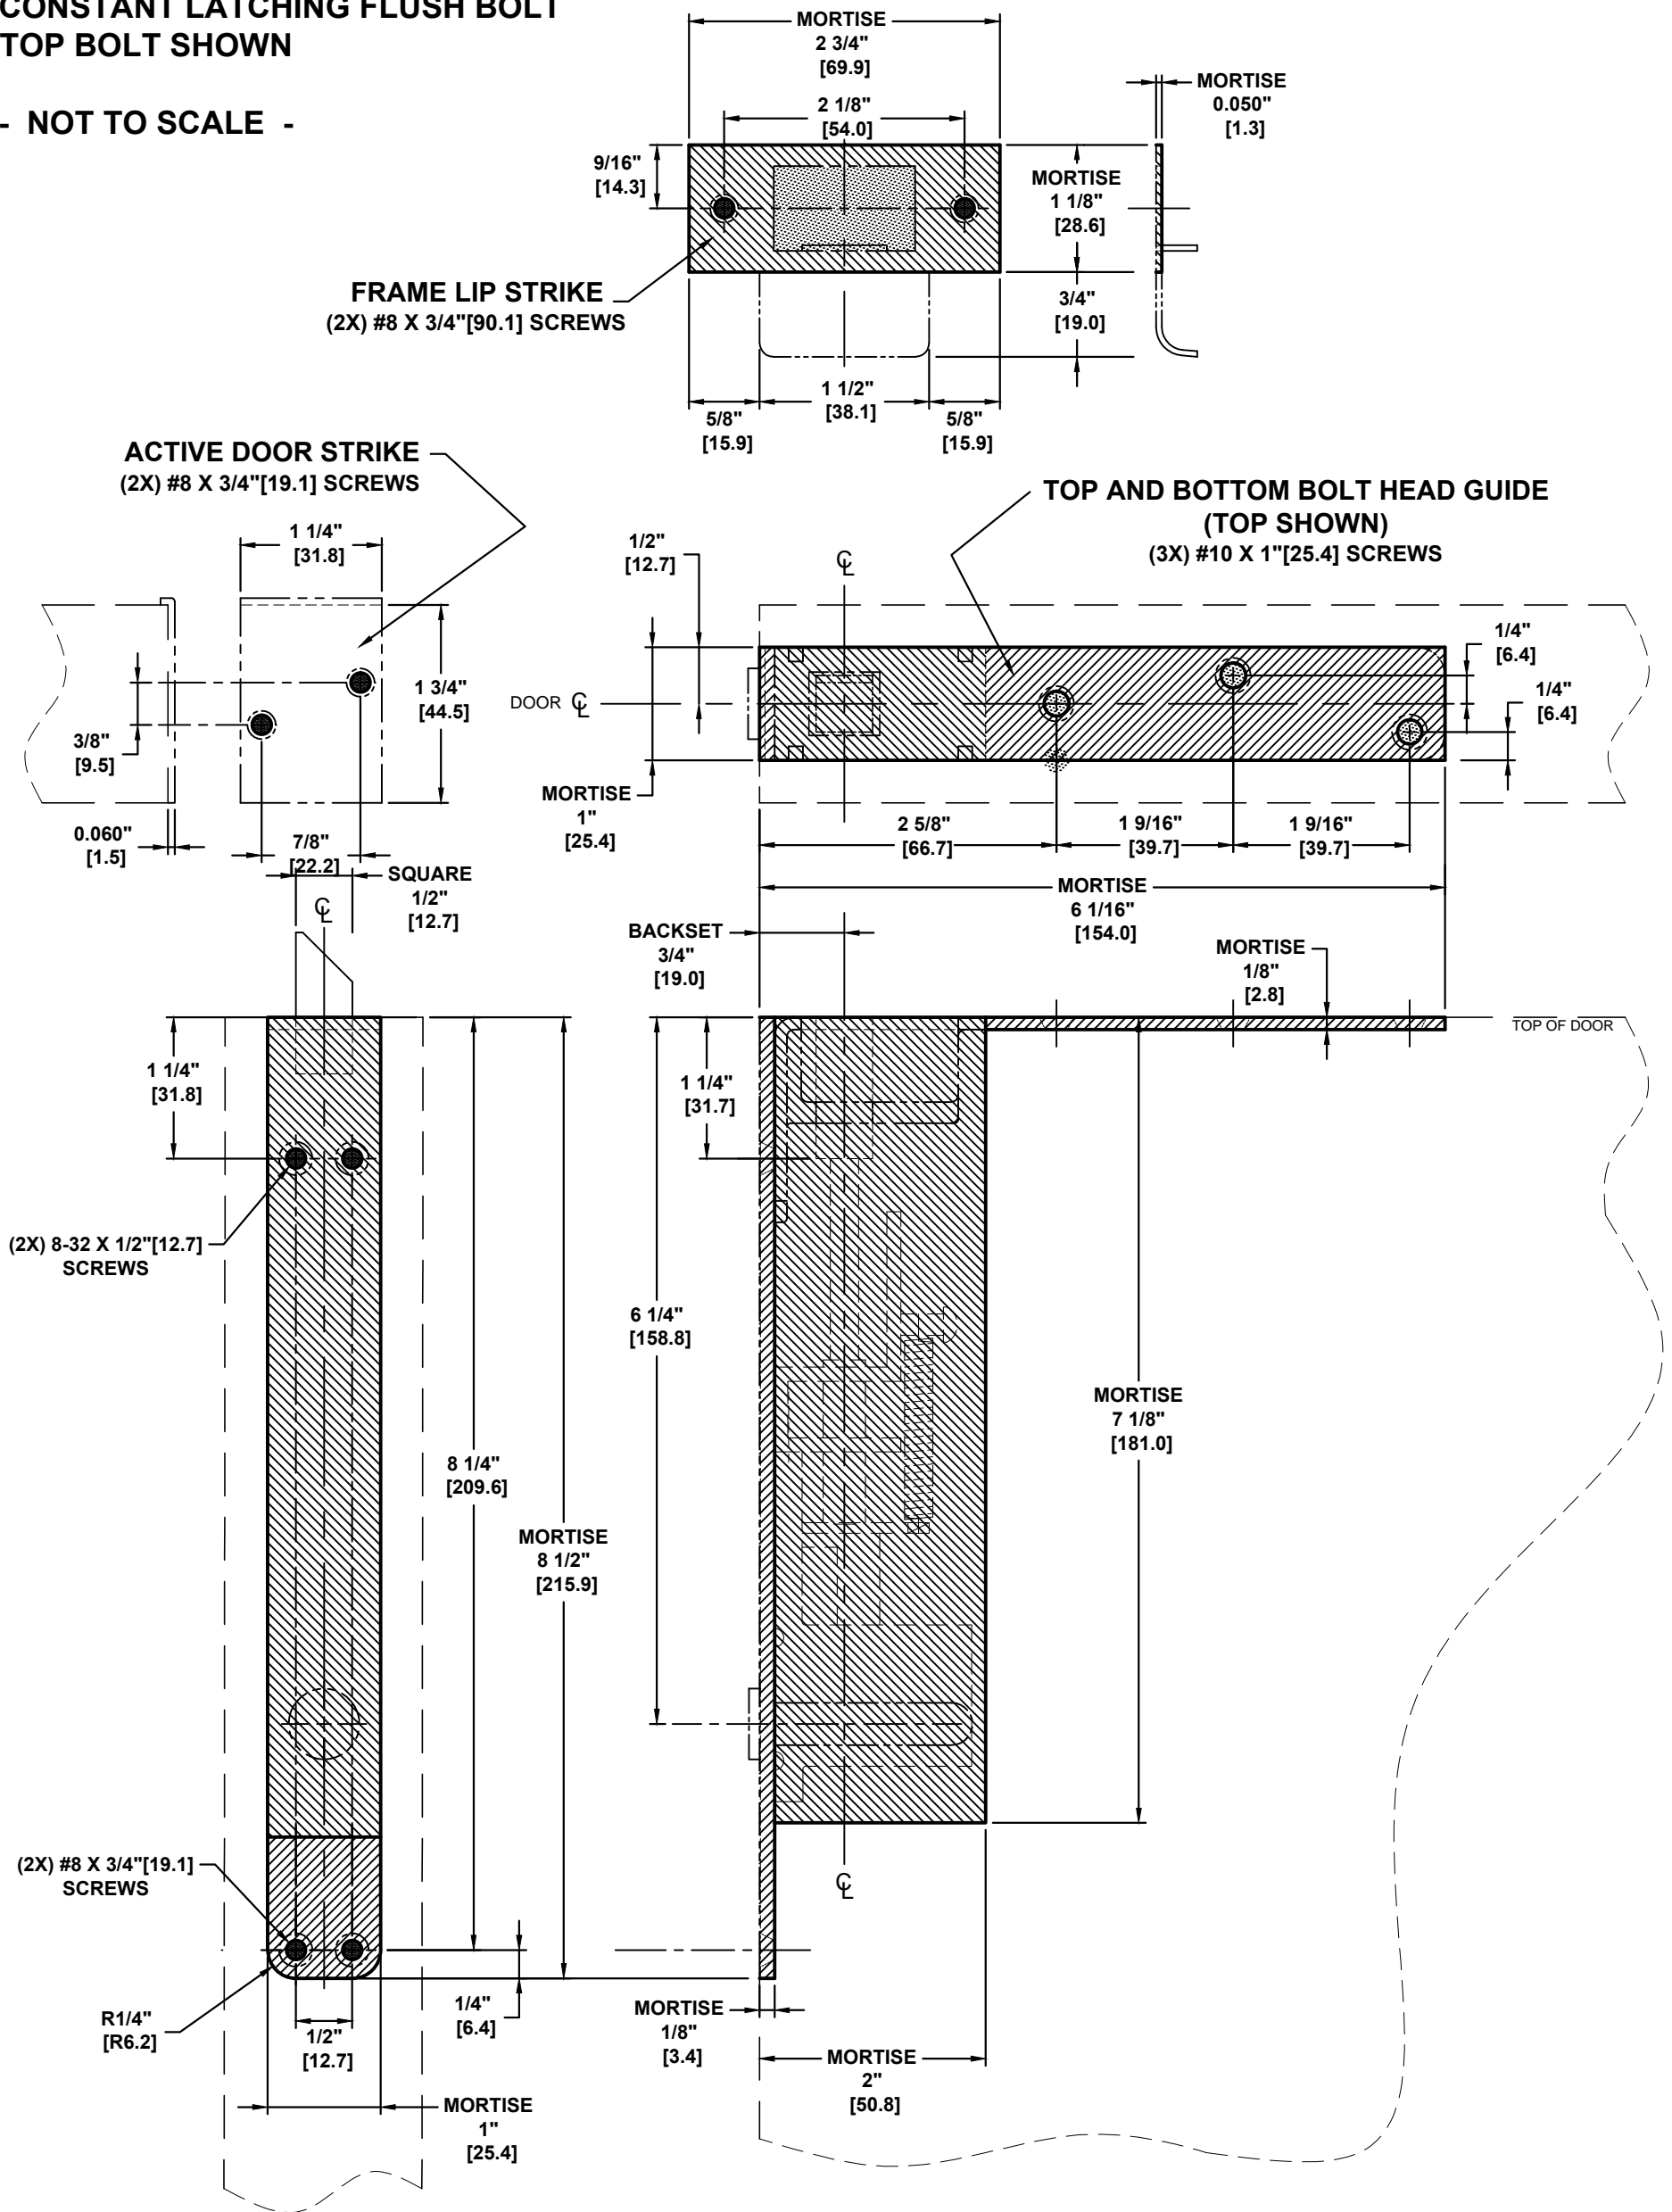

93202 COMBO FLUSH BOLT FOR WOOD DOOR APPLICATIONS

TEMPLATE: 939305
REV. 0 08-26-14

CONSTANT LATCHING FLUSH BOLT
TOP BOLT SHOWN

- NOT TO SCALE -

NOTES:

1. DIMENSIONS IN **INCHES**
[MM]
2. ALWAYS CHECK PDQ WEBSITE FOR THE MOST RECENT
TEMPLATE REVISION AT WWW.PDQLOCKS.COM

93202 COMBO FLUSH BOLT FOR WOOD DOOR APPLICATIONS

TEMPLATE: 939305
REV. 0 08-26-14

BOTTOM BOLT SHOWN

- NOT TO SCALE -

PAGE 2 OF 2

PDQ Manufacturing
2754 Creek Hill Rd.
Leola, PA 17540
800-441-9692
Fax: 717-656-6892
www.pdqlocks.com