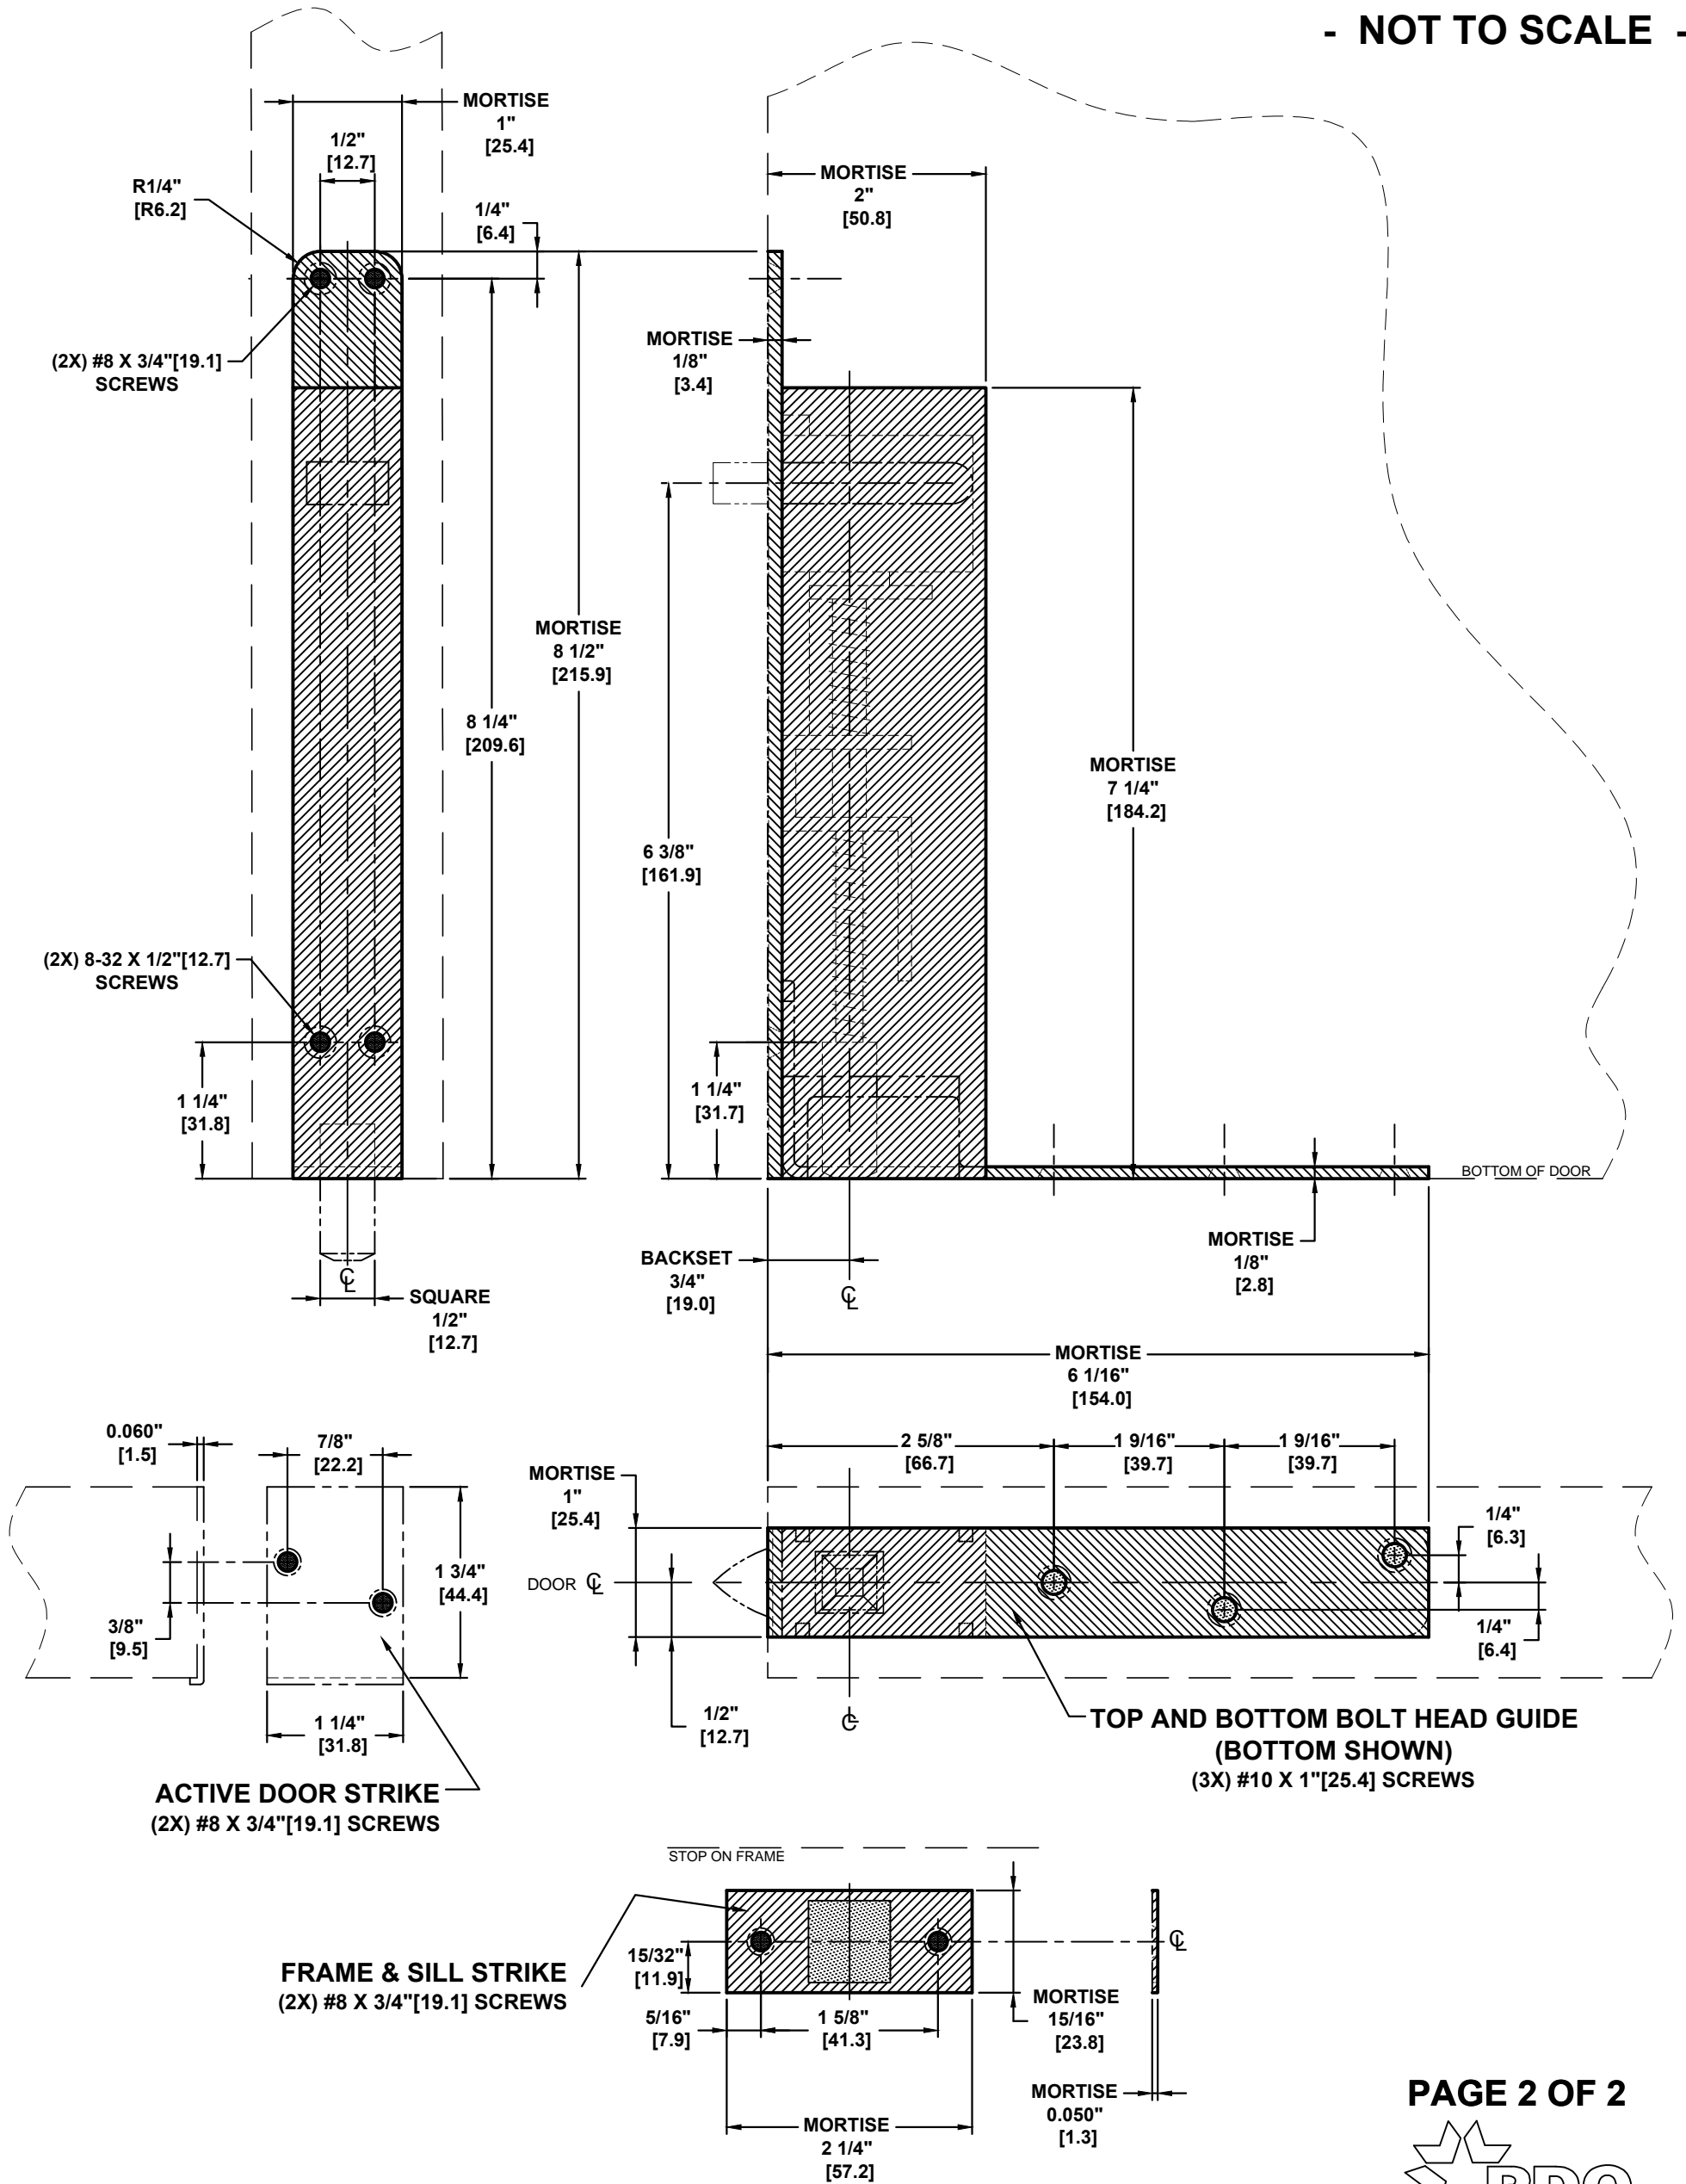

93202 COMBO FLUSH BOLT FOR WOOD DOOR APPLICATIONS

TEMPLATE: 939305
REV. 0 08-26-14

CONSTANT LATCHING FLUSH BOLT
TOP BOLT SHOWN

- NOT TO SCALE -

NOTES:

1. DIMENSIONS IN **INCHES**
[MM]
2. ALWAYS CHECK PDQ WEBSITE FOR THE MOST RECENT
TEMPLATE REVISION AT WWW.PDQLOCKS.COM

93202 COMBO FLUSH BOLT FOR WOOD DOOR APPLICATIONS

TEMPLATE: 939305
REV. 0 08-26-14

BOTTOM BOLT SHOWN

- NOT TO SCALE -

PAGE 2 OF 2

PDQ Manufacturing
2754 Creek Hill Rd.
Leola, PA 17540
800-441-9692
Fax: 717-656-6892
www.pdqlocks.com