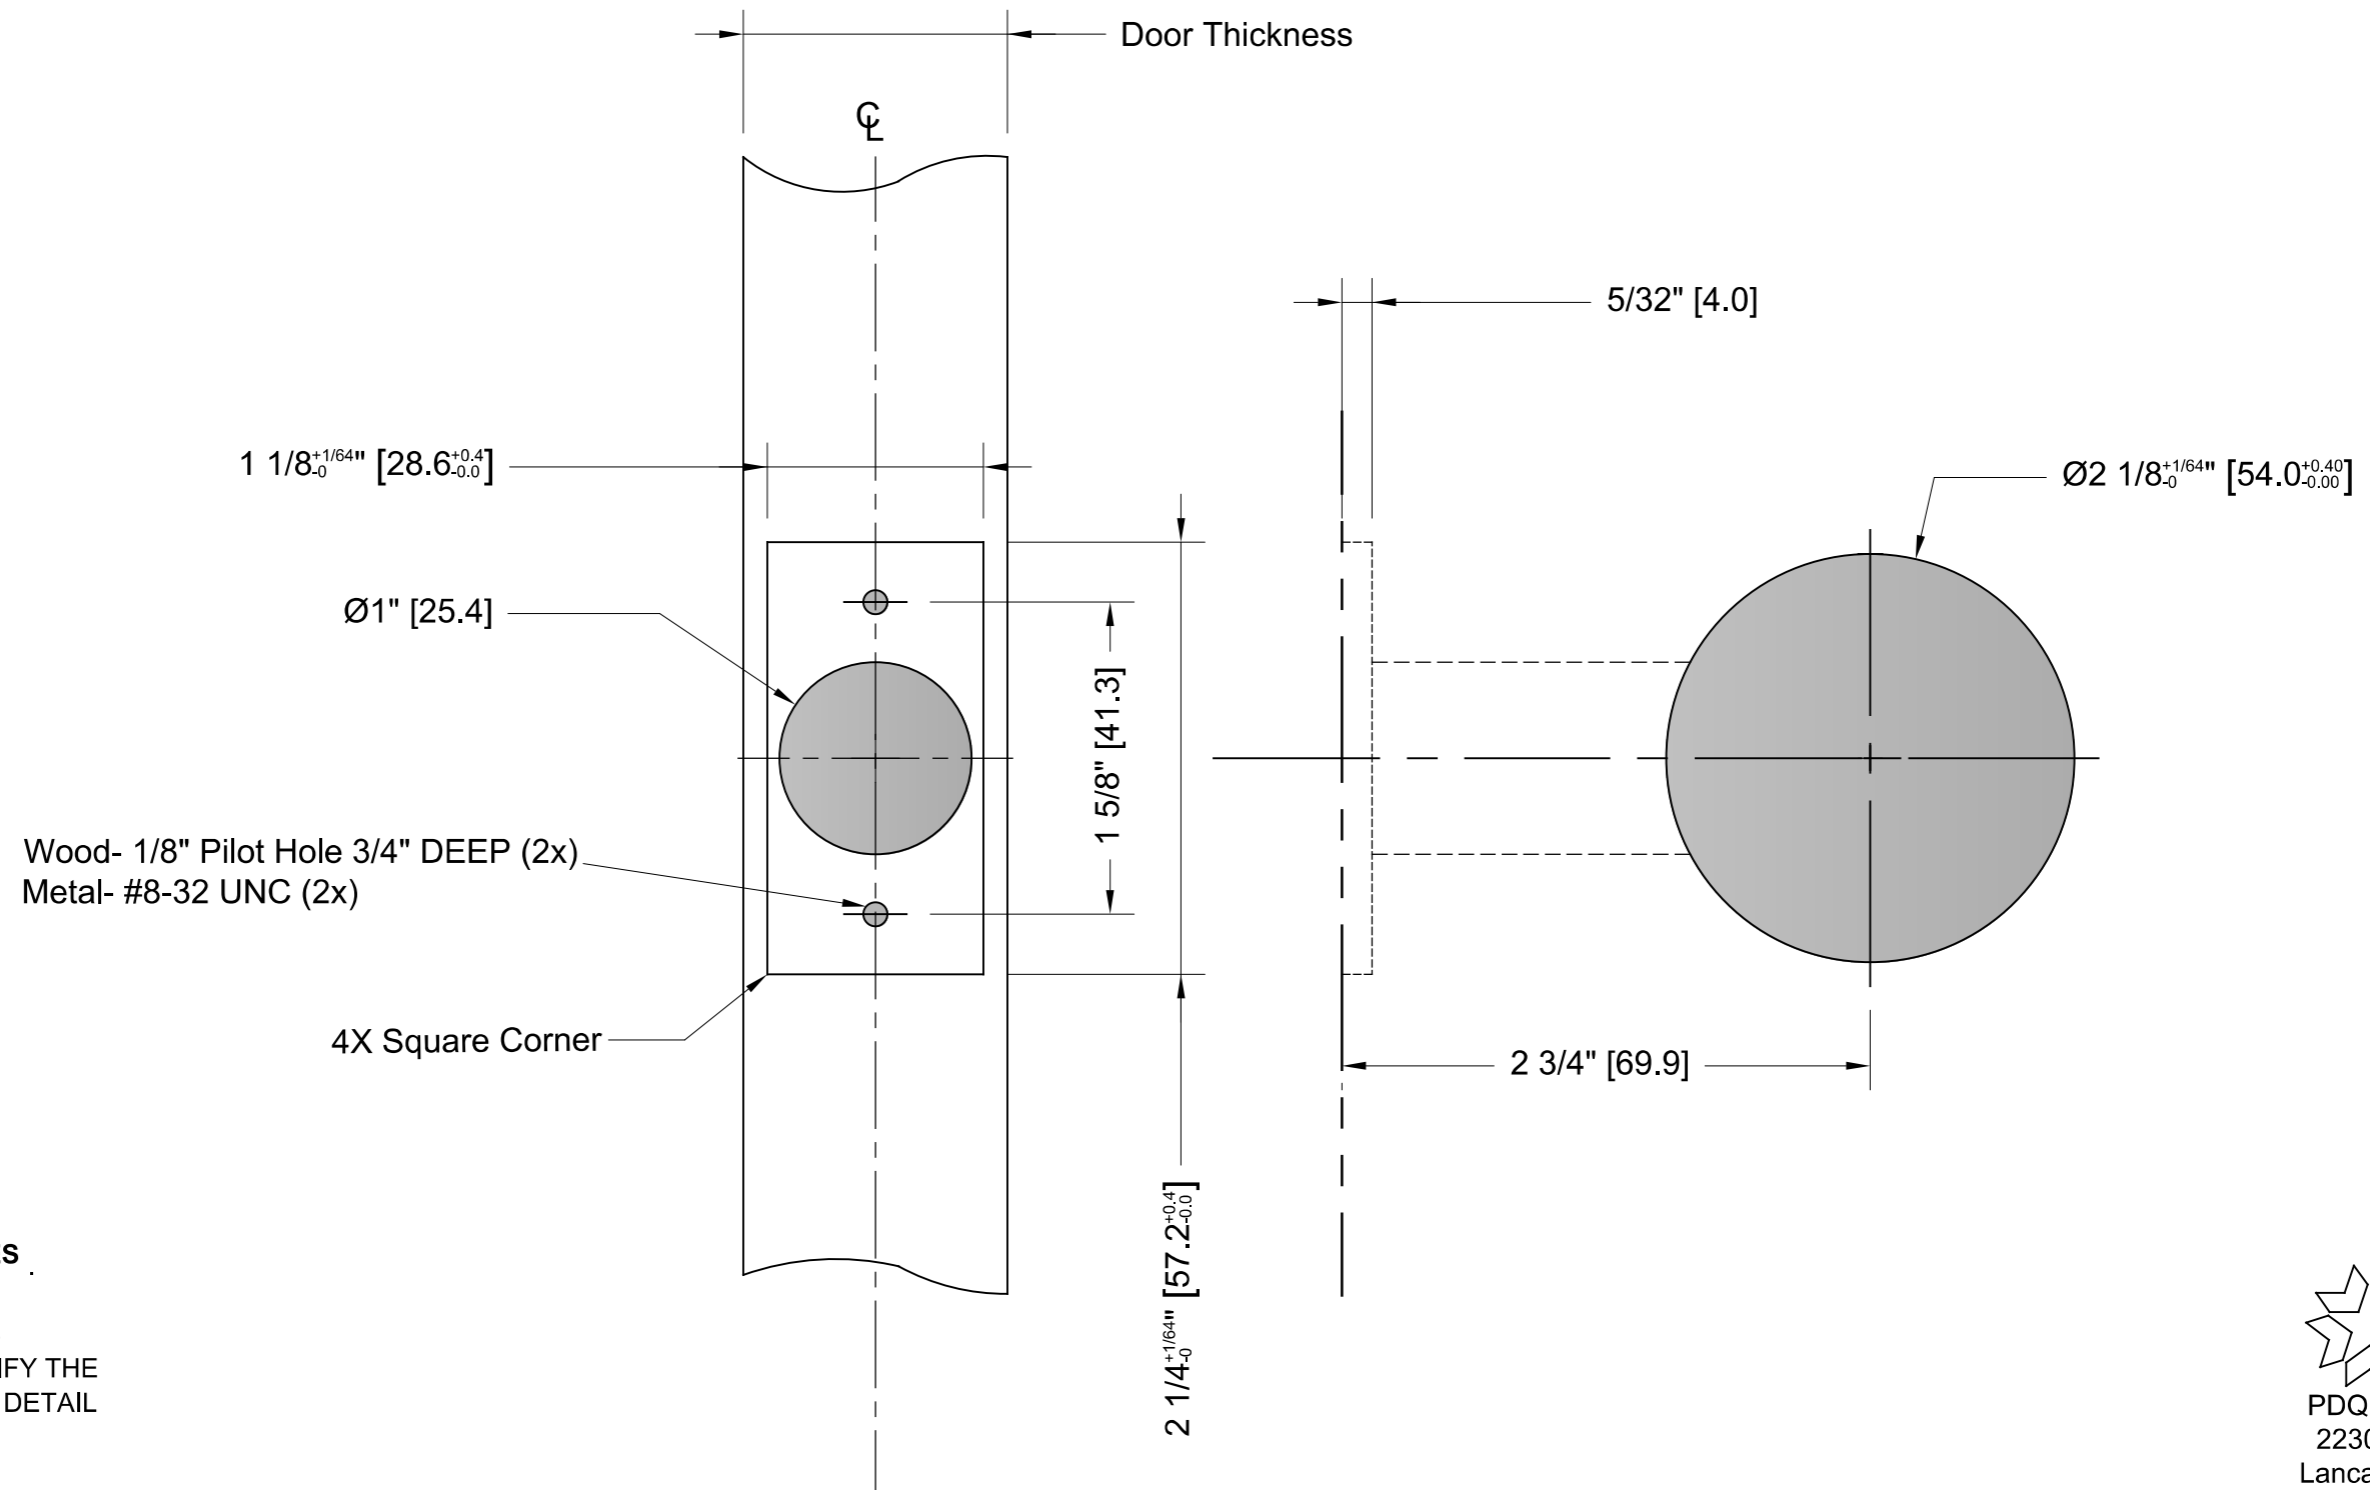

## FOR 115/116/126/176 FUNCTIONS ON FIRE RATED DOORS

TEMPLATE: SF10401  
REV. 0 7-27-22

Door Type: Hollow Metal, Wood or Composite- Square or Beveled Edge Door  
 Door Thickness: 1 3/8" [34.9] - 1 3/4" [44.5]  
 Backset: 2 3/4" [69.9]  
 Faceplate: 1 1/8" [28.6] Square Corner

NOTES:

1. DIMENSIONS IN **INCHES** [MM]
2. IT IS THE CUSTOMER'S RESPONSIBILITY TO VERIFY THE LATCH FACE MACHINING DETAIL FOR YOUR PROJECT.
3. ALWAYS CHECK PDQ WEBSITE FOR THE MOST RECENT TEMPLATE REVISION AT [WWW.PDQLOCKS.COM](http://WWW.PDQLOCKS.COM)